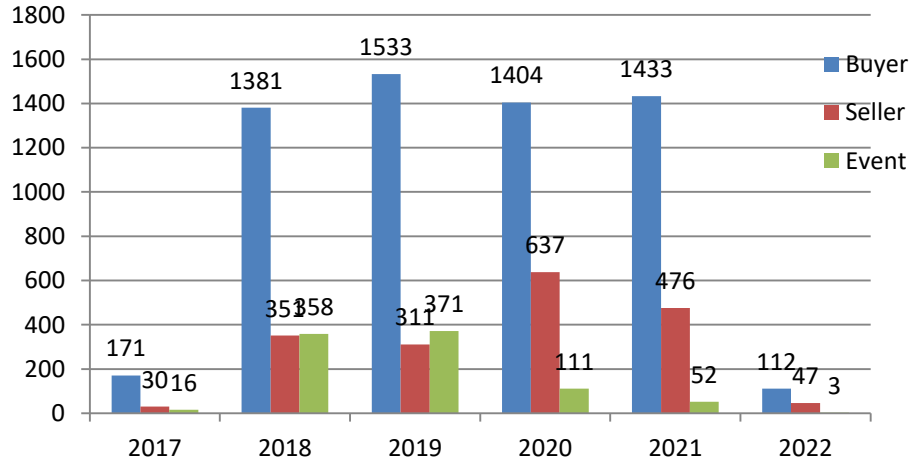

Training – Status Update

14th to 19th Feb 2022

Training Session Update

Training session for WE 19th Feb 2022

	#TRG				Participant Count			
	Buyer	Seller	#Event	#Total	Buyer	Seller	Event	Total
MoU Total	24	5	-	29	4,262	290	-	4552
Non-MoU Total	-	-	-	-	-	-	-	-
Grand Total	24	5	-	29	4,262	290	-	4552

Training sessions conducted in past 4 week

	#TRG	#Event	Total Participants
WE 22 Jan 2022	20	0	2709
WE 29 Jan 2022	25	0	1024
WE 5 Feb 2022	31	0	4495
WE 12 Feb 2022	24	0	903

Training session Conducted from Nov 2017 to 19 Feb 2022