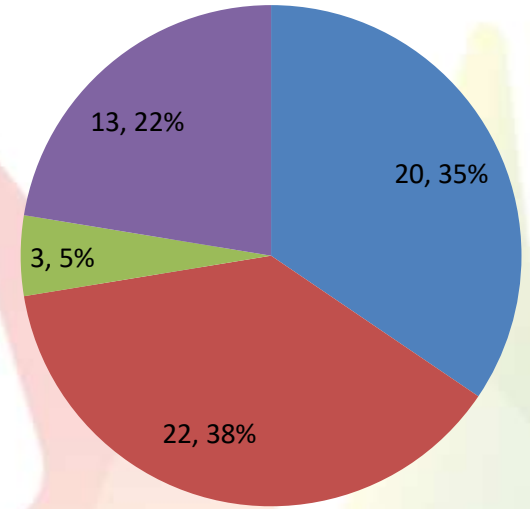

Training sessions conducted in past 4 week

	#TRG	#Event	Total Participants
WE 22 Apr 2023	31		1595
WE 29 Apr 2023	42		3208
WE 06 May 2023	25	1	1243
WE 13 May 2023	38		1991

Training session Conducted from Dec 2022 to 20 May 2023

Special Drives for SHG/Weavers/Artisans/ODOP/MSE

Special Training/Event	
SHG	1
Artisans/Weavers	-
MSE	1
ODOP	-

#Trg/Event Count	10790
#Prtcipant Count	550962

*As per data provided by business facilitators

State Wise Coverage

Zone	State Names	#TRG		#Event	Participant Count			
		Buyer	Seller		Buyer	Seller	Event	Total
West	Gujarat	14	2		271	85		356
East	Bihar	11	0		495	0		495
North	Delhi	7	1		154	25		179
North	Madhya pradesh	7	0		573	0		573
South	Karnataka	4	0		93	0		93
North	Uttar Pradesh	3	1		165	1		166
East	Odisha	3	1		71	6		77
North	Haryana	2	0		45	0		45
East	Chhattisgarh	2	0		49	0		49
West	Maharashtra	2	0		57	0		57
East	West Bengal	2	0		575	0		575
South	Andhra Pradesh	2	0		70	0		70
South	Kerala	2	1		290	24		314
North	Chandigarh	1	0		50	0		50
East	Jharkhand	1	0		12	0		12
South	Tamil Nadu	1	2		60	62		122
North								
East	North East	1	2		55	73		128
South	Goa	1	0		14	0		14
North	Himachal Pradesh							0
North	Uttarakhand							0
North	Punjab							0
South	Telangana							0
North	Rajasthan							0
Mou Total		66	10	0	3099	276	0	3375