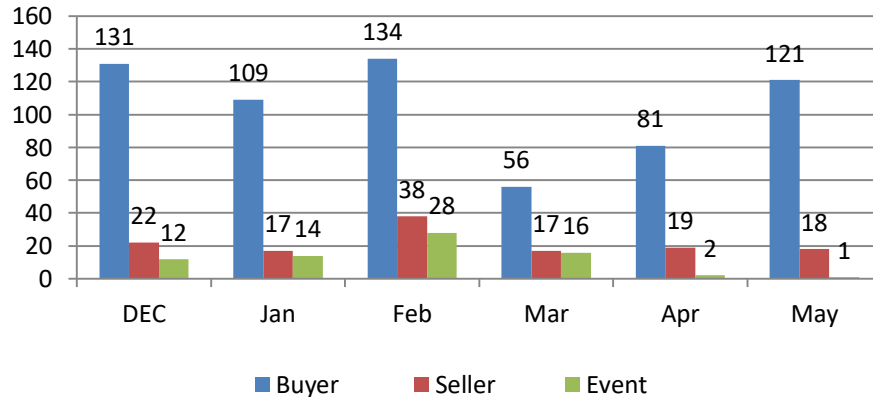

Weekly Training Report

15th May to 20th May 2023

Training Session Update

Training session for WE 20th May 2023

	#TRG				Participant Count			
	Buyer	Seller	#Event	#Total	Buyer	Seller	Event	Total
MoU Total	66	10	-	76	3,099	276	-	3,375
Non-MoU Total	-	-	-	-	-	-	-	-
Grand Total	66	10	-	76	3,099	276	-	3,375

Training sessions conducted in past 4 week

	#TRG	#Event	Total Participants
WE 22 Apr 2023	31		1595
WE 29 Apr 2023	42		3208
WE 06 May 2023	25	1	1243
WE 13 May 2023	38		1991

Training session Conducted from Dec 2022 to 20 May 2023