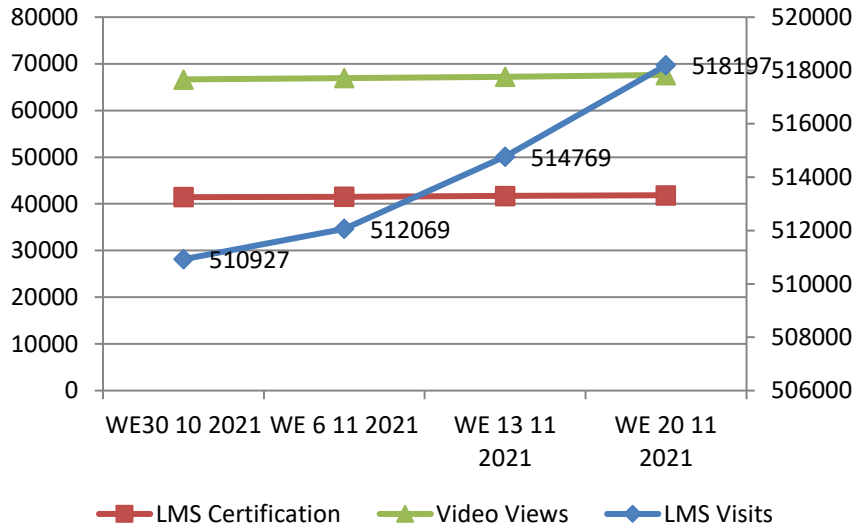

Training sessions conducted in past 4 week

	#TRG	#Event	Total Participants
WE 23 Oct 2021	26	-	4071
WE 30 Oct 2021	31	-	2109
WE 6 Nov 2021	11	-	244
WE 13 Nov 2021	21	-	919

Training session Conducted from Nov 2017 to 20 Nov 2021

*As per data provided by business facilitators

State Wise Coverage

MoU States Coverage

State Names	#TRG		#Event	Participant Count			
	Buyer	Seller		Buyer	Seller	Event	Total
Delhi	10	3		493	480		973
Kerala	4	1		175	45		220
Rajasthan	4	0		80	0		80
Karnataka	3	0		290	0		290
Tamil Nadu	2	0		60	0		60
West Bengal	2	0		56	0		56
North East	2	0		30	0		30
Madhya pradesh	1	0		40	0		40
Maharashtra	1	0		24	0		24
Odisha	0	1		0	30		30
Chhattisgarh	0	1		0	30		30
Telangana	0	1		0	100		100
Himachal Pradesh							
Uttarakhand							
Punjab							
Chandigarh							
Haryana							
Uttar Pradesh							
Bihar							
Jharkhand							
Gujarat							
Jammu & Kashmir							
Goa							
Ladakh							
MoU Total	29	7	0	1248	685	0	1933

Non-MoU States Coverage

State Names	#TRG Buyer	#TRG Seller	#Event Count	Buyer	Seller	Event	Total
Sikkim	0	0	0	0	0	0	0
Non-MoU Total	0	0	0	0	0	0	0

*North East(Assam, Manipur, Arunachal Pradesh, Nagaland, Tripura, Meghalaya)
 ** No Business Facilitator is deputed in the state. Training/Event is conducted as per request received from state.

LMS Usage Trend - 4 Week Summary

LMS Weekly Status (Current vs. Previous week)

	WE 20 11 2021			WE 13 11 2021		
	Buyer	Seller	Institute	Buyer	Seller	Institute
Visits	259745	161863	96589	258329	160557	95883
Silver Certificates	14262	6623	2705	14226	6591	2691
Gold Certificates	11941	4301	2016	11908	4275	2002
Video Views	37391	19312	10907	37256	19107	10848