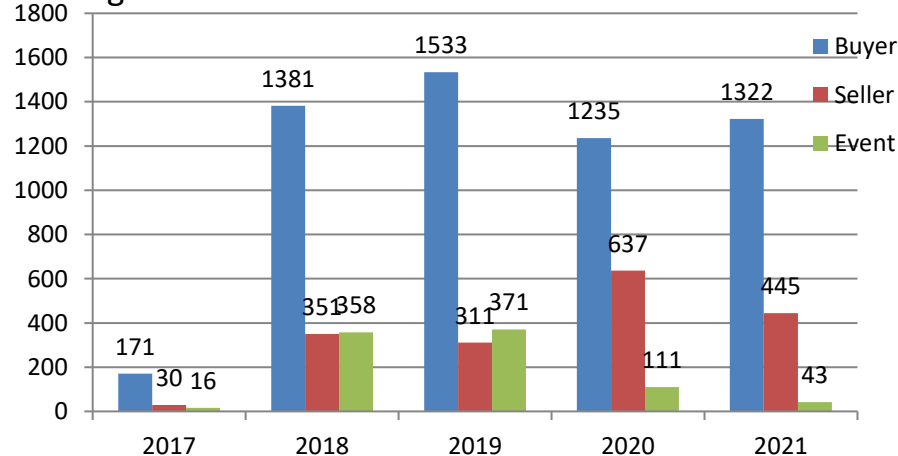

Training – Status Update

15 Nov to 22 Nov 2021

Training Session Update

Training session for WE 20 Nov 2021

	#TRG				Participant Count			
	Buyer	Seller	#Event	#Total	Buyer	Seller	Event	Total
MoU Total	29	7	-	36	1,248	685	-	1,933
Non-MoU Total	-	-	-	-	-	-	-	-
Grand Total	29	7	-	36	1,248	685	-	1,933

Training sessions conducted in past 4 week

	#TRG	#Event	Total Participants
WE 23 Oct 2021	26	-	4071
WE 30 Oct 2021	31	-	2109
WE 6 Nov 2021	11	-	244
WE 13 Nov 2021	21	-	919

Training session Conducted from Nov 2017 to 20 Nov 2021