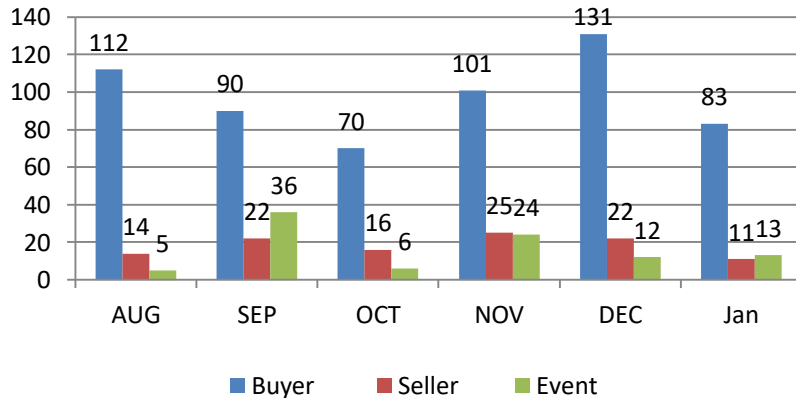

Weekly Training Report

16th Jan to 21st Jan 2023

Training Session Update

Training session for WE 21st Jan 2023

	#TRG				Participant Count			
	Buyer	Seller	#Event	#Total	Buyer	Seller	Event	Total
MoU Total	27	7	5	39	2,023	296	496	2,815
Non-MoU Total	-	-	-	-	-	-	-	-
Grand Total	27	7	5	39	2,023	296	496	2,815

Training sessions conducted in past 4 week

	#TRG	#Event	Total Participants
WE 24 Dec 2022	32	3	1817
WE 31 Dec 2022	36	1	1566
WE 07 Jan 2023	34	4	1873
WE 14 Jan 2023	26	4	1338

Training session Conducted from Aug 2022 to 21 Jan 2023