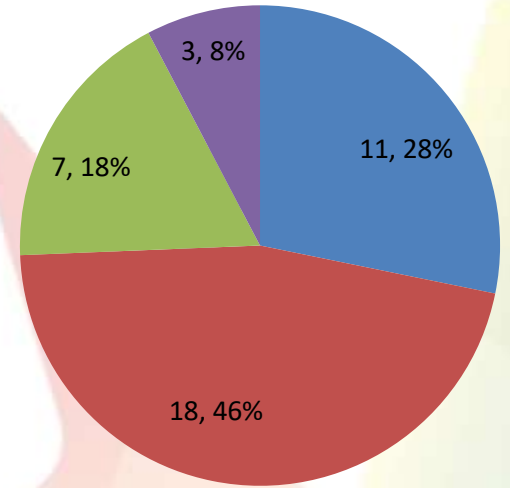

Training sessions conducted in past 4 week

	#TRG	#Event	Total Participants
WE 24 Dec 2022	32	3	1817
WE 31 Dec 2022	36	1	1566
WE 07 Jan 2023	34	4	1873
WE 14 Jan 2023	26	4	1338

Training session Conducted from Aug 2022 to 21 Jan 2023

Special Drives for SHG/Weavers/Artisans/ODOP/MSE

Special Training/Event	
SHG	-
Artisans/Weavers	1
MSE	2
ODOP	-

#Trg/Event Count	10226
#Participant Count	520419

*As per data provided by business facilitators

State Wise Coverage

Zone	State Names	#TRG		#Event	Participant Count			
		Buyer	Seller		Buyer	Seller	Event	Total
North	Uttar Pradesh	5	1		384	30		414
North	Delhi	3	0	2	59	0	80	139
North	Haryana	2	0		119	0		119
East	Odisha	2	1		70	21		91
East	Chhattisgarh	2	0		317	0		317
South	Karnataka	2	0		70	0		70
South	Kerala	2	0		52	0		52
West	Maharashtra	1	1	1	25	48	36	109
East	West Bengal	1	1	1	14	16	80	110
North	Uttarakhand	1	0		25	0		25
North	Chandigarh	1	0		27	0		27
East	Bihar	1	0		70	0		70
East	Jharkhand	1	1		219	33		252
North	Madhya pradesh	1	1		20	97		117
South	Tamil Nadu	1	1		22	51		73
South	Goa	1	0		530	0		530
North	Jammu & Kashmir			1			300	300
North	Himachal Pradesh							0
North	Punjab							0
West	Gujarat							0
South	Telangana							0
North East	North East							0
North	Rajasthan							0
MoU Total		27	7	5	2023	296	496	2815