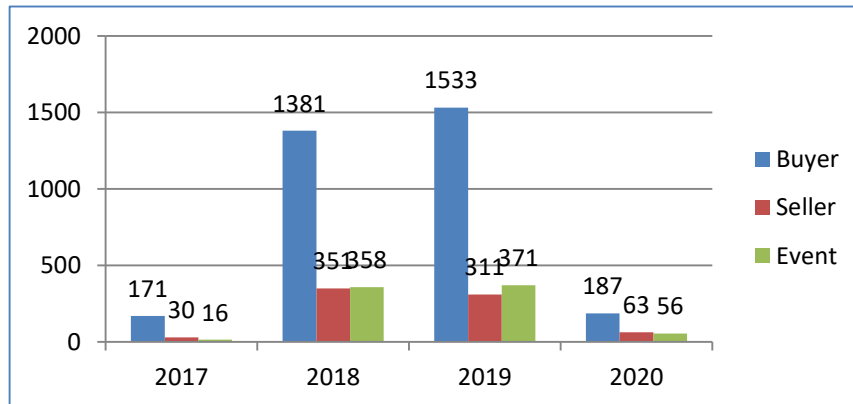

Training – Status Update

16th Mar to 21st Mar 2020

Training Session Update

Training session for WE 21st MAR 2020

	#TRG				Participant Count			
	Buyer	Seller	#Event	#Total	Buyer	Seller	Event	Total
MoU Total	13	5	4	22	335	94	114	543
Non-MoU Total	5	2	0	7	45	3	0	48
Grand Total	18	7	4	29	380	97	114	591

Training sessions conducted in past 4 week

	#TRG	#Event	Total Participants
WE 22 nd Feb 2020	40	8	2594
WE 29 th Feb 2020	48	8	3072
WE 07 th Mar 2020	43	11	2296
WE 14 th Mar 2020	34	12	2650

Training session Conducted from Nov 2017 to 21stMar 2020