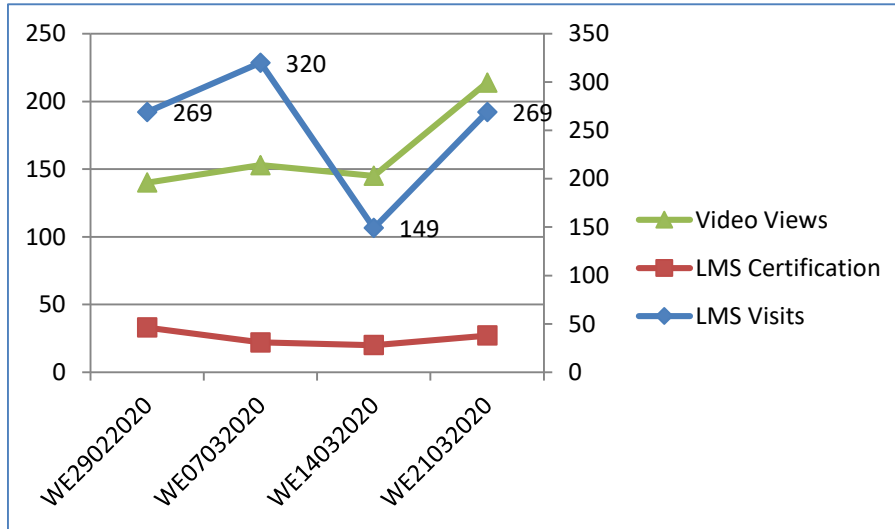

LMS Usage Trend - 4 Week Summary

LMS Weekly Status (Current vs. Previous week)

	WE21032020			WE14032020		
	Buyer	Seller	Institute	Buyer	Seller	Institute
Visits	89	110	70	65	74	10
Silver Certificates	7	11	0	3	8	1
Gold Certificates	5	4	0	4	4	0
Video Views	43	70	74	42	64	19