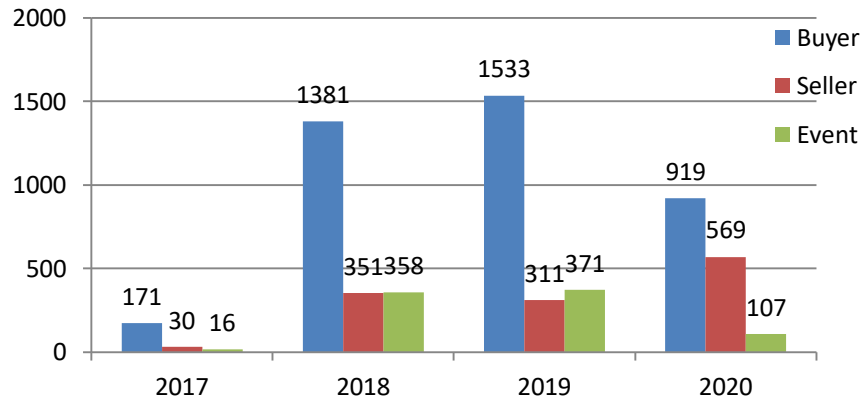

Training – Status Update

16th Nov to 21st Nov 2020

Training Session Update

Training session for WE 21st Nov 2020

	#TRG				Participant Count			
	Buyer	Seller	#Event	#Total	Buyer	Seller	Event	Total
MoU Total	23	3	1	27	1,550	132	100	1,782
Non-MoU Total	4	2	-	6	100	67	-	167
Grand Total	27	5	1	33	1,650	199	100	1,949

Training sessions conducted in past 4 week

	#TRG	#Event	Total Participants
WE 24 TH Oct 2020	53	0	2773
WE 31 st Oct 2020	25	3	3196
WE 7thNov 2020	46	1	2796
WE 14thNov 2020	30	0	2124

Training session Conducted from Nov 2017 to 22nd Nov2020

Spot Registration *	
Buyer	15
Seller	2

#Trg/Event Count	6117
#Prticipant Count	289359

Training/Event plan for next 4 week

Planned Training/Event	
WE 23rd Nov 2020	33
WE 30th Nov 2020	9
WE 7 th Dec 2020	4
WE 14 th Dec 2020	1