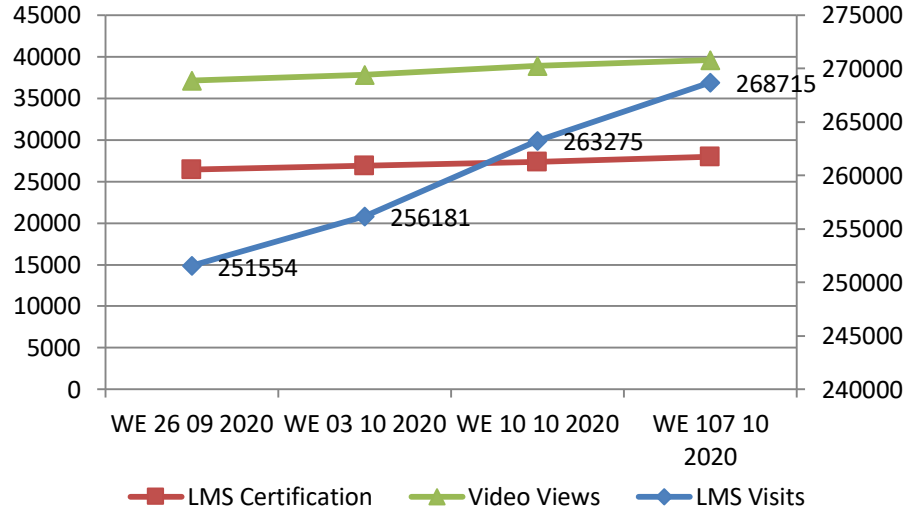

LMS Usage Trend - 4 Week Summary

LMS Weekly Status (Current vs. Previous week)

	WE 17102020			WE 10102020		
	Buyer	Seller	Institute	Buyer	Seller	Institute
Visits	165638	46327	56750	163459	44303	55513
Silver Certificates	10829	2763	2103	10695	2657	2016
Gold Certificates	9213	1443	1592	9105	1361	1552
Video Views	22481	8294	8838	22007	8130	8815