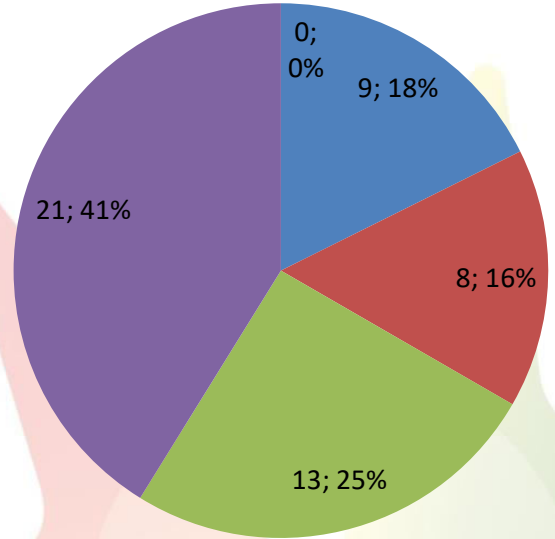

Training sessions conducted in past 4 week

	#TRG	#Event	Total Participants
WE 23 Sep 2023	34	9	2867
WE 30 Sep 2023	26	11	2613
WE 07 Oct 2023	33	3	1642
WE 14 Oct 2023	32	2	1305

Training session Conducted from May 2023 to 21 Oct 2023

Special Drives for SHG/Weavers/Artisans/ODOP/MSE

Special Training/Event	
SHG	-
Artisans/Weavers	-
MSE	1
ODOP	-

#Trg/Event Count	11728
#Participant Count	602342

*As per data provided by business facilitators

State Wise Coverage

Zone	State Names	#TRG		#Event	Participant Count			
		Buyer	Seller		Buyer	Seller	Event	Total
West	Maharashtra	8	0		475	0		475
West	Gujarat	6	2	5	218	46	322	586
South	Kerala	4	1	2	249	27	300	576
North	Delhi	4	1	1	175	10	150	335
East	Odisha	4	0		88	0		88
North	Haryana	2	0		49	0		49
East	Bihar	2	1		35	400		435
South	Karnataka	2	0		100	0		100
South	Andaman & Nicobar	1	0	1	126	0	150	276
South	Telangana	1	0		45	0		45
East	Chhattisgarh	0	1		0	9		9
South	Tamil Nadu	0	1		0	22		22
East	Jharkhand			1			90	90
North	Himachal Pradesh							
North	Uttarakhand							
North	Punjab							
North	Chandigarh							
North	Uttar Pradesh							
North	Madhya pradesh							
East	West Bengal							
North								
East	North East							
North	Rajasthan							
North	Jammu & Kashmir							
Mou Total		34	7	10	1560	514	1012	3086