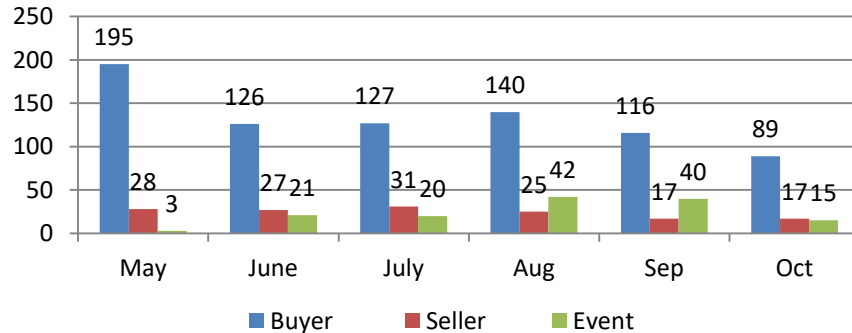

Weekly Training Report

16th Oct to 21st Oct 2023

Training Session Update

Training session for WE 21st Oct 2023

	#TRG				Participant Count			
	Buyer	Seller	#Event	#Total	Buyer	Seller	Event	Total
MoU Total	34	7	10	51	1,560	514	1,012	3,086
Non-MoU Total	-	-	-	-	-	-	-	-
Grand Total	34	7	10	51	1,560	514	1,012	3,086

Training sessions conducted in past 4 week

	#TRG	#Event	Total Participants
WE 23 Sep 2023	34	9	2867
WE 30 Sep 2023	26	11	2613
WE 07 Oct 2023	33	3	1642
WE 14 Oct 2023	32	2	1305

Training session Conducted from May 2023 to 21 Oct 2023