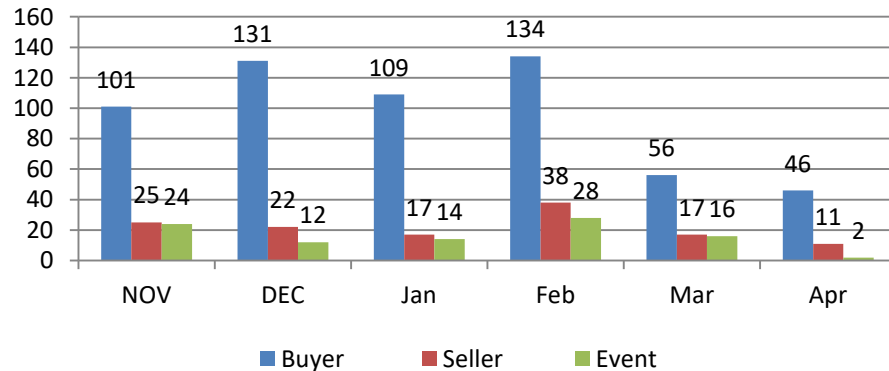

Training Session Update

Training session for WE 22nd Apr 2023

	#TRG				Participant Count			
	Buyer	Seller	#Event	#Total	Buyer	Seller	Event	Total
MoU Total	26	5	-	31	1,397	198	-	1,595
Non-MoU Total	-	-	-	-	-	-	-	-
Grand Total	26	5	-	31	1,397	198	-	1,595

Training sessions conducted in past 4 week

	#TRG	#Event	Total Participants
WE 25 Mar 2023	9	1	594
WE 01 Apr 2023	10	-	320
WE 08 Apr 2023	11	1	535
WE 15 Apr 2023	15	1	731

Training session Conducted from Aug 2022 to 22 Apr 2023

Special Drives for SHG/Weavers/Artisans/ODOP/MSE

Special Training/Event	
SHG	-
Artisans/Weavers	1
MSE	1
ODOP	-

#Trg/Event Count	10607
#Prtcipant Count	541145

*As per data provided by business facilitators