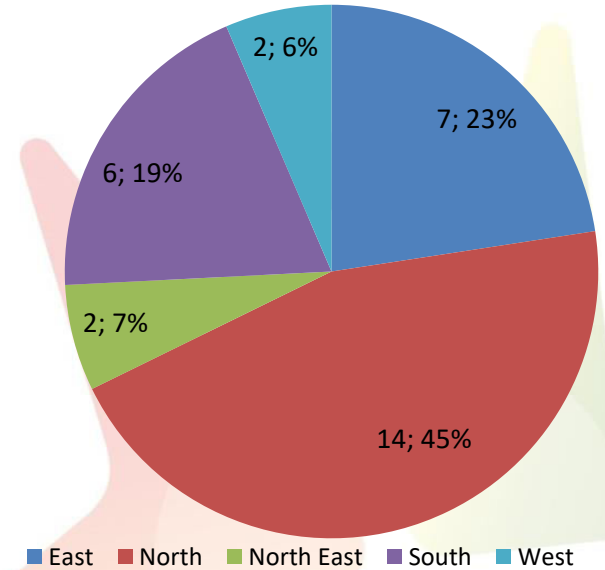

## Special Drives for SHG/Weavers/Artisans/ODOP/MSE

Special Training/Event	
SHG	-
Artisans/Weavers	1
MSE	1
ODOP	-

#Trg/Event Count	<b>10607</b>
#Prtcipant Count	<b>541145</b>

\*As per data provided by business facilitators

# State Wise Coverage

Zone	State Names	#TRG		#Event	Participant Count			
		Buyer	Seller		Buyer	Seller	Event	Total
North	Delhi	6	1		289	41		330
North	Uttarakhand	3	0		244	0		244
North	Uttar Pradesh	3	0		110	0		110
East	Chhattisgarh	2	0		37	0		37
West	Maharashtra	2	0		50	0		50
South	Tamil Nadu	2	1		175	33		208
East	West Bengal	2	0		274	0		274
North								
East	North East	2	0		32	0		32
North	Haryana	1	0		20	0		20
East	Odisha	1	0		100	0		100
South	Kerala	1	1		51	90		141
South	Goa	1	0		15	0		15
East	Bihar	0	1		0	15		15
East	Jharkhand	0	1		0	19		19
North	Himachal Pradesh							0
North	Punjab							0
North	Chandigarh							0
North	Madhya pradesh							0
West	Gujarat							0
South	Telangana							0
South	Andhra Pradesh							0
South	Karnataka							0
North	Rajasthan							0
<b>Mou Total</b>		<b>26</b>	<b>5</b>	<b>0</b>	<b>1397</b>	<b>198</b>	<b>0</b>	<b>1595</b>