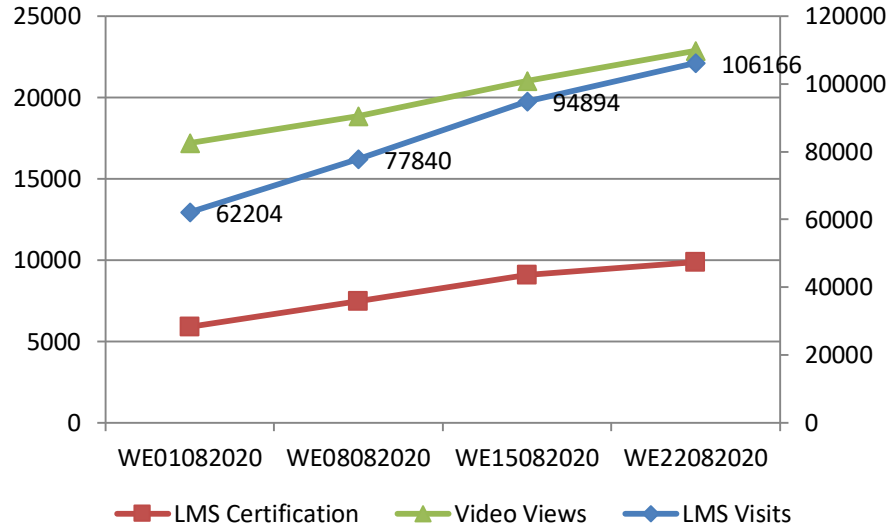

LMS Usage Trend - 4 Week Summary

LMS Weekly Status (Current vs. Previous week)

	WE22082020			WE15082020		
	Buyer	Seller	Institute	Buyer	Seller	Institute
Visits	50282	33349	22535	44180	30749	19965
Silver Certificates	3067	2104	865	2768	1995	846
Gold Certificates	2104	959	774	1835	895	755
Video Views	12653	6406	3832	11500	6110	3428