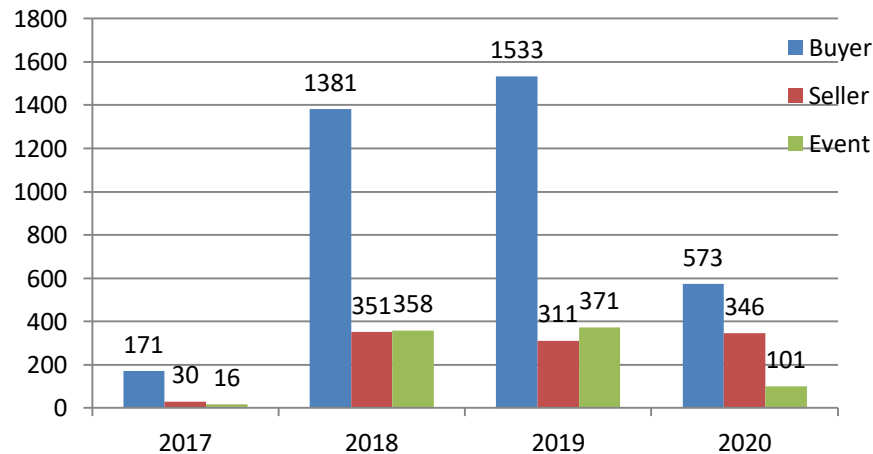

Training – Status Update

17th Aug to 22nd Aug 2020

Training Session Update

Training session for WE 22nd Aug 2020

	#TRG				Participant Count			
	Buyer	Seller	#Event	#Total	Buyer	Seller	Event	Total
MoU Total	10	21	-	31	1685	1252	-	2937
Non-MoU Total	4	5	-	9	98	281	-	379
Grand Total	14	26	-	40	1783	1533	-	3316

Training sessions conducted in past 4 week

	#TRG	#Event	Total Participants
WE 25 th July 2020	35	0	824
WE 1st Aug 2020	48	0	3978
WE 8th Aug 2020	48	0	3016
WE 8th Aug 2020 45	40	5	2420

Training session Conducted from Nov 2017 to 22nd Aug 2020

Spot Registration *	
Buyer	8
Seller	7

#Trg/Event Count	5542
#Participant Count	254006

Training/Event plan for next 4 week

Planned Training/Event	
WE 30 th Aug 2020	15
WE 6 th Sept 2020	12
WE 13 th Sept 2020	10
WE 20 th Sept 2020	11