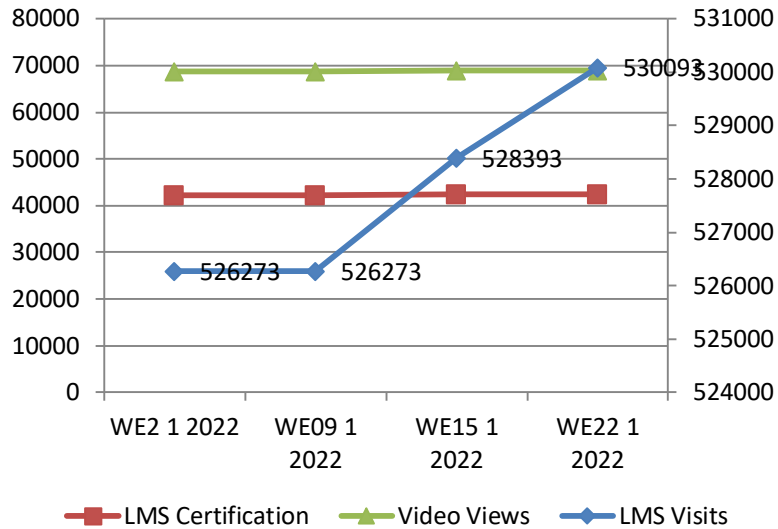

LMS Usage Trend - 4 Week Summary

LMS Weekly Status (Current vs. Previous week)

	WE22 1 2022			WE15 1 2022		
	Buyer	Seller	Institute	Buyer	Seller	Institute
Visits	263301	166024	100768	262742	165351	100300
Silver Certificates	14343	6813	2727	14336	6793	2727
Gold Certificates	12013	4477	2038	12000	4459	2038
Video Views	38053	19658	11330	38010	19628	11330