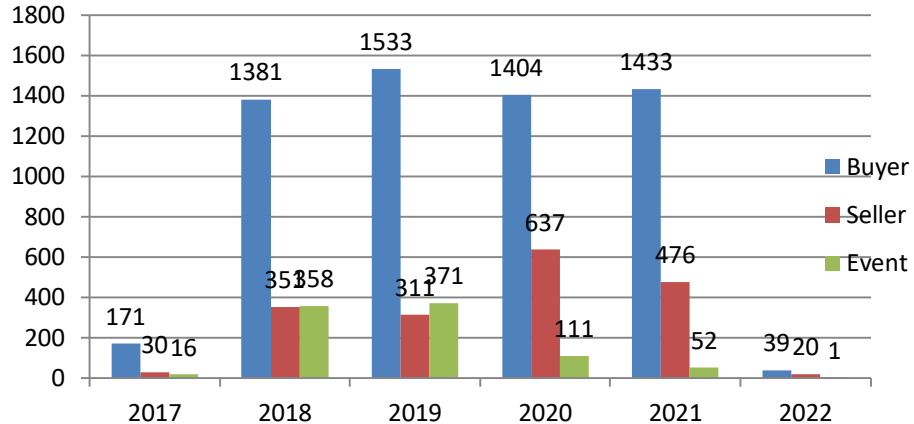

Training – Status Update

17 Jan 22 to 22 Jan 2022

Training Session Update

Training session for WE 22 Jan 2022

	#TRG				Participant Count			
	Buyer	Seller	#Event	#Total	Buyer	Seller	Event	Total
MoU Total	14	6	-	20	2,439	270	-	2,709
Non-MoU Total	-	-	-	-	-	-	-	-
Grand Total	14	6	-	20	2,439	270	-	2,709

Training sessions conducted in past 4 week

	#TRG	#Event	Total Participants
WE 25 Dec 2021	28	2	1262
WE 2 Jan 2022	14	1	856
WE 8 Jan 2022	17	1	932
WE 15 Jan 2022	22	0	1009

Training session Conducted from Nov 2017 to 22 Jan 2022