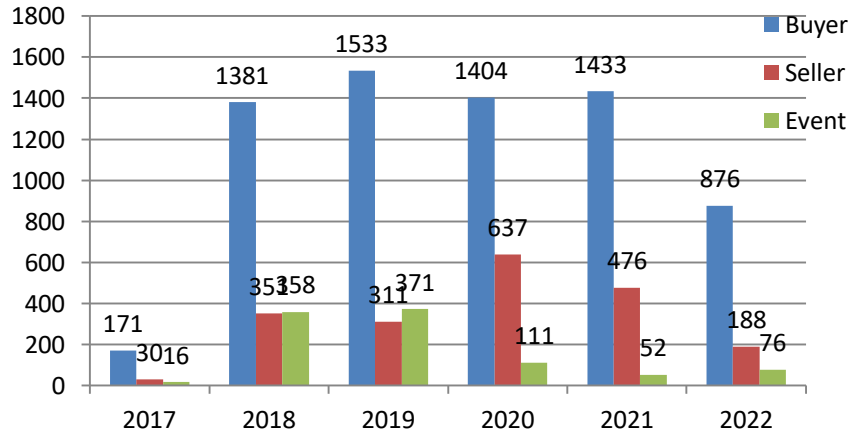

Training – Status Update

17th Oct to 22nd Oct 2022

Training Session Update

Training session for WE 22nd Oct 2022

	#TRG				Participant Count			
	Buyer	Seller	#Event	#Total	Buyer	Seller	Event	Total
MoU Total	23	4	1	28	930	100	2,000	3,030
Non-MoU Total	1	-	-	1	250	-	-	250
Grand Total	24	4	1	29	1,180	100	2,000	3,280

Training sessions conducted in past 4 week

	#TRG	#Event	Total Participants
WE 24 Sep 2022	16	14	1563
WE 01 Oct 2022	42	15	4277
WE 08 Oct 2022	11	-	583
WE 15 Oct 2022	21	2	1565

Training session Conducted from Nov 2017 to 22 Oct 2022