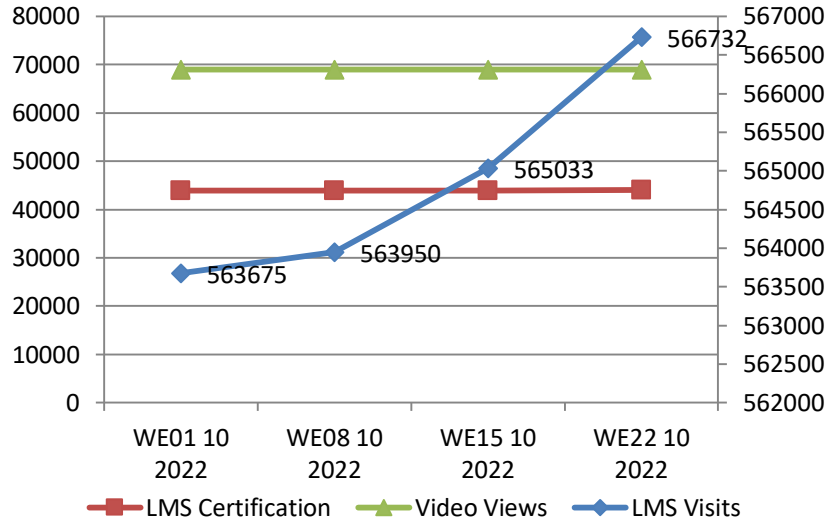

LMS Usage Trend - 4 Week Summary

LMS Weekly Status (Current vs. Previous week)

	WE22102022			WE15102022		
	Buyer	Seller	Institute	Buyer	Seller	Institute
Visits	277869	178256	110607	277416	178033	109584
Silver Certificates	14776	7192	2856	14755	7185	2778
Gold Certificates	12347	4776	2170	12331	4772	2097
Video Views	38053	19658	11330	38053	19658	11330