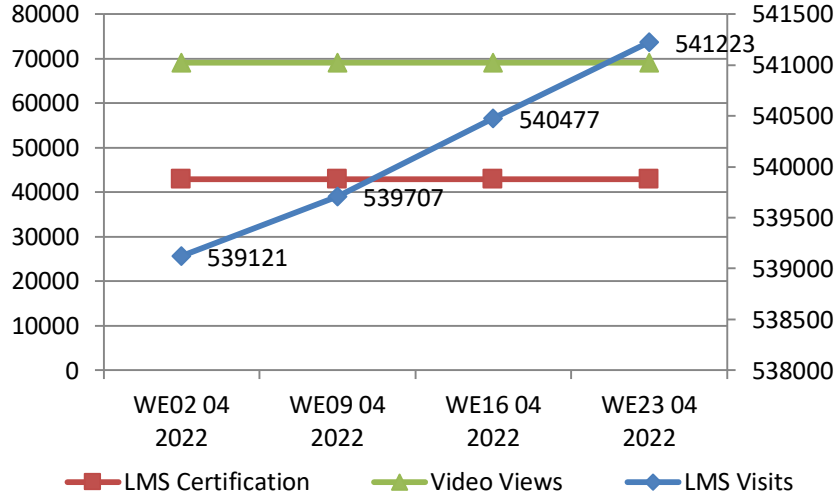

LMS Usage Trend - 4 Week Summary

LMS Weekly Status (Current vs. Previous week)

	WE23042022			WE16042022		
	Buyer	Seller	Institute	Buyer	Seller	Institute
Visits	268276	170717	102230	267909	170404	102164
Silver Certificates	14495	6923	2733	14492	6915	2733
Gold Certificates	12161	4604	2044	12148	4599	2044
Video Views	38053	19658	11330	38053	19658	11330