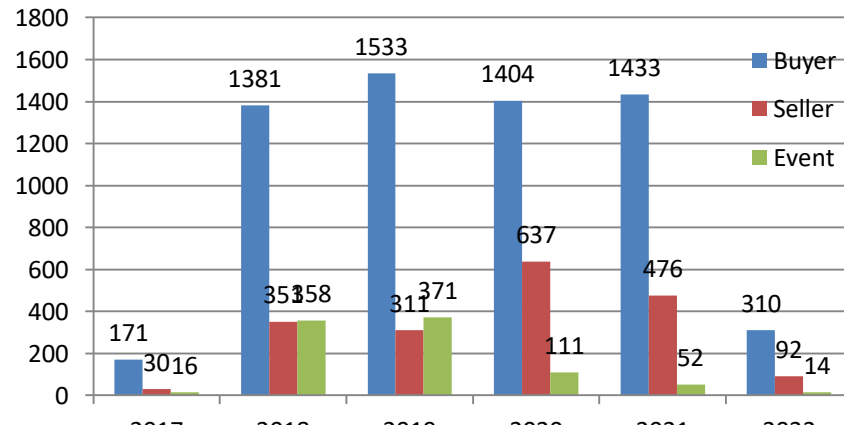

Training – Status Update

18th to 23rd April 2022

Training Session Update

Training session for WE 23th April 2022

	#TRG				Participant Count			
	Buyer	Seller	#Event	#Total	Buyer	Seller	Event	Total
MoU Total	19	4	4	27	789	215	346	1350
Non-MoU Total	-	-	-	-	-	-	-	-
Grand Total	19	4	4	27	789	215	346	1350

Training sessions conducted in past 4 week

	#TRG	#Event	Total Participants
WE 26 Mar 2022	28	2	6773
WE 02 Apr 2022	60	2	2727
WE 09 Apr 2022	20	-	645
WE 16 Apr 2022	12	-	441

Training session Conducted from Nov 2017 to 23 April 2022