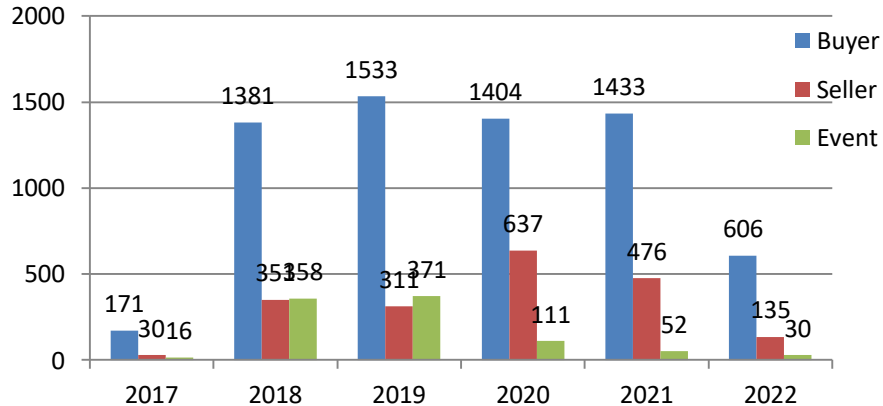

Training – Status Update

18th July to 23rd July 2022

Training Session Update

Training session for WE 23rd July 2022

	#TRG				Participant Count			
	Buyer	Seller	#Event	#Total	Buyer	Seller	Event	Total
MoU Total	40	8	1	49	2,509	283	125	2,917
Non-MoU Total	-	-	-	-	-	-	-	-
Grand Total	40	8	1	49	2,509	283	125	2,917

Training sessions conducted in past 4 week

	#TRG	#Event	Total Participants
WE 25 June 2022	27	-	1227
WE 02 July 2022	20	1	1507
WE 09 July 2022	25	2	1348
WE 16 July 2022	29	-	1282

Training session Conducted from Nov 2017 to 23 July 2022