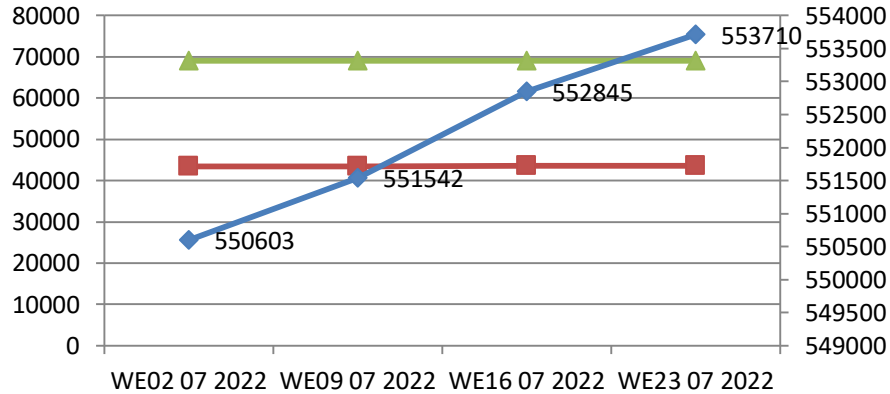

*As per data provided by business facilitators

State Wise Coverage

MoU States Coverage

State Names	#TRG		#Event	Participant Count			
	Buyer	Seller		Buyer	Seller	Event	Total
Punjab	6	1		370	1		371
Delhi	5	1		160	10		170
North East	4	1		487	85		572
Himachal Pradesh	3			231			231
Madhya pradesh	3			316			316
West Bengal	3			230			230
Chandigarh	2			74			74
Haryana	2		1	115		125	240
Odisha	2	1		45	15		60
Chhattisgarh	2	1		118	52		170
Tamil Nadu	2	1		180	53		233
Karnataka	2			65	0		65
Kerala	2	1		47	4		51
Uttarakhand	1			31			31
Bihar	1			40			40
Andhra Pradesh		1			63		63
Uttar Pradesh							
Jharkhand							
Gujarat							
Maharashtra							
Telangana							
Andaman & Nicobar							
Rajasthan							
MoU Total	40	8	1	2509	283	125	2917

Non-MoU States Coverage

State Names	#TRG Buyer	#TRG Seller	#Event Count	Buyer	Seller	Event	Total
Sikkim	-	-	-	-	-	-	-
Non-MoU Total	-	-	-	-	-	-	-

*North East(Assam, Manipur, Arunachal Pradesh, Nagaland, Tripura, Meghalaya)
 ** No Business Facilitator is deputed in the state. Training/Event is conducted as per request received from state.

LMS Usage Trend - 4 Week Summary

■ LMS Certification
 ▲ Video Views
 ◆ LMS Visits

LMS Weekly Status (Current vs. Previous week)

	WE23072022			WE16072022		
	Buyer	Seller	Institute	Buyer	Seller	Institute
Visits	272387	174836	106487	271975	174390	106480
Silver Certificates	14650	7099	2746	14642	7085	2746
Gold Certificates	12251	4729	2067	12246	4721	2067
Video Views	38053	19658	11330	38053	19658	11330