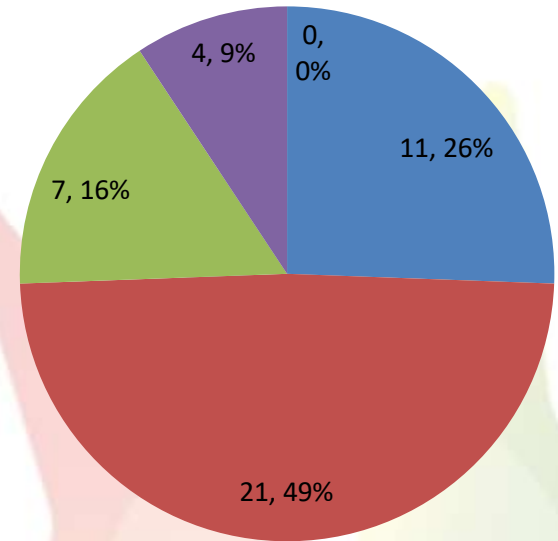

Training session Conducted from Apr 2023 to 23 Sep 2023

Training sessions conducted in past 4 week

	#TRG	#Event	Total Participants
WE 26 Aug 2023	28	11	3171
WE 02 Sep 2023	55	14	3594
WE 09 Sep 2023	25	7	2247
WE 16 Sep 2023	48	13	4241

Special Drives for SHG/Weavers/Artisans/ODOP/MSE

Special Training/Event	
SHG	-
Artisans/Weavers	-
MSE	-
ODOP	-

#Trg/Event Count	11570
#Prtcipant Count	593692

*As per data provided by business facilitators

State Wise Coverage

Zone	State Names	#TRG		#Event	Participant Count			
		Buyer	Seller		Buyer	Seller	Event	Total
North	Delhi	5	0	2	280	0	80	360
East	Bihar	5	0		740	0		740
North	Haryana	3	0		232	0		232
West	Maharashtra	3	0		167	0		167
North	Uttar Pradesh	2	0	1	110	0	85	195
South	Tamil Nadu	2	0		41	0		41
South	Telangana	2	0		85	0		85
East	West Bengal	2	0		40	0		40
North	Punjab	1	0		20	0		20
North	Chandigarh	1	0		35	0		35
East	Odisha	1	0		28	0		28
East	Jharkhand	1	0		90	0		90
West	Gujarat	1	0		25	0		25
South	Andhra Pradesh	1	0		35	0		35
South	Karnataka	1	0		20	0		20
South	Kerala	1	0		65	0		65
East	Chhattisgarh	0	2		0	63		63
North	Uttarakhand			6			626	626
North	Himachal Pradesh							0
North	Madhya pradesh							0
North								
East	North East							0
North	Rajasthan							0
North	Jammu & Kashmir							0
Mou Total		32	2	9	2013	63	791	2867