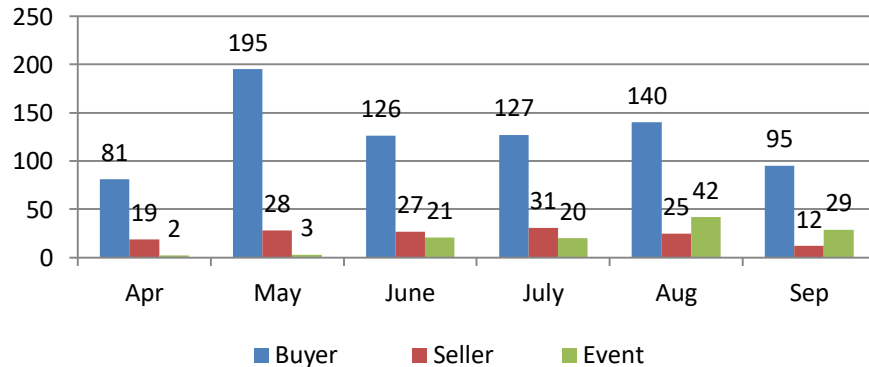

Weekly Training Report

18th to 23rd Sep 2023

Training Session Update

Training session for WE 23rd Sep 2023

	#TRG				Participant Count			
	Buyer	Seller	#Event	#Total	Buyer	Seller	Event	Total
MoU Total	32	2	9	43	2,013	63	791	2,867
Non-MoU Total	-	-	-	-	-	-	-	-
Grand Total	32	2	9	43	2,013	63	791	2,867

Training session Conducted from Apr 2023 to 23 Sep 2023

Training sessions conducted in past 4 week

	#TRG	#Event	Total Participants
WE 26 Aug 2023	28	11	3171
WE 02 Sep 2023	55	14	3594
WE 09 Sep 2023	25	7	2247
WE 16 Sep 2023	48	13	4241