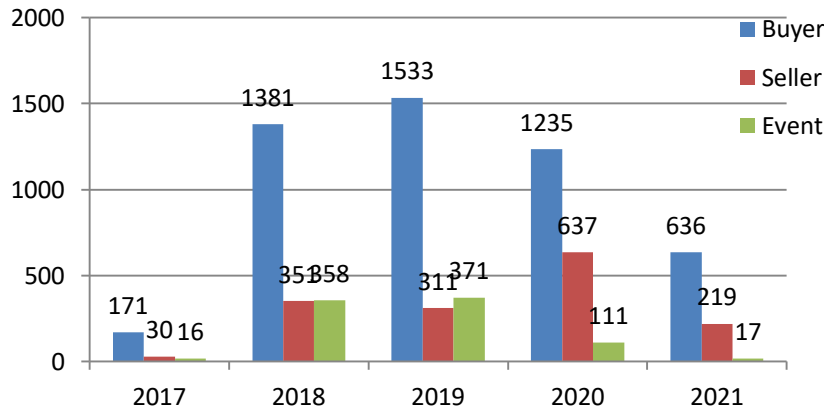

Training – Status Update

19th to 24th April 2021

Training Session Update

Training session for WE 24 April 2021

	#TRG				Participant Count			
	Buyer	Seller	#Event	#Total	Buyer	Seller	Event	Total
MoU Total	22	13	-	35	768	576	-	1,344
Non-MoU Total	-	-	-	-	-	-	-	-
Grand Total	22	13	-	35	768	576	-	1,344

Training sessions conducted in past 4 week

	#TRG	#Event	Total Participants
WE 27 March 2021	46	2	2314
WE 3 April 2021	14	1	423
WE 10 April 2021	35	1	2407
WE 17 April 2021	30	0	531

Training session Conducted from Nov 2017 to 24 April 2021