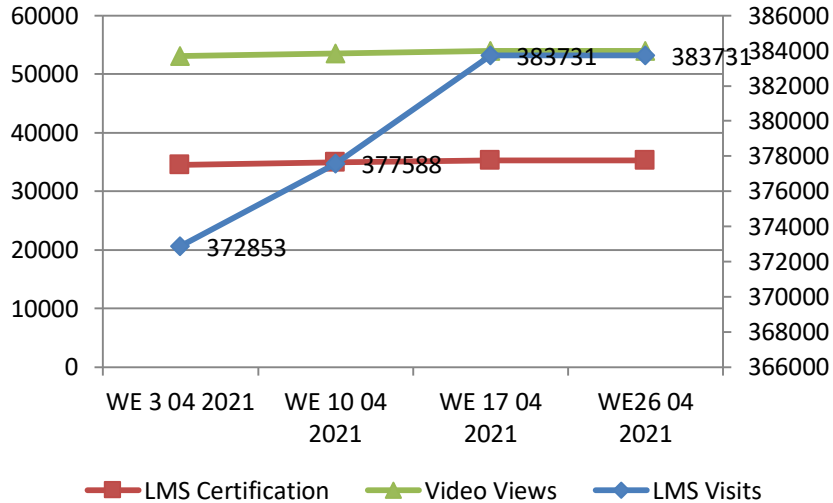

Non-MoU States Coverage

State Names	#TRG Count Buyer	#TRG Count Seller	#Event Count	Buyer	Seller	Event	Total
Sikkim							
Non-MoU Total	-	-	-	-	-	-	0

*North East(Assam, Manipur, Arunachal Pradesh, Nagaland, Tripura, Meghalaya)

** No Business Facilitator is deputed in the state. Training/Event is conducted as per request received from state.

LMS Usage Trend - 4 Week Summary

LMS Weekly Status (Current vs. Previous week)

	WE 24 04 2021			WE 17 04 2021		
	Buyer	Seller	Institute	Buyer	Seller	Institute
Visits	216301	88902	78528	216301	88902	78528
Silver Certificates	12857	4596	2425	12857	4596	2425
Gold Certificates	10834	2743	1821	10834	2743	1821
Video Views	30822	13362	9810	30822	13362	9810