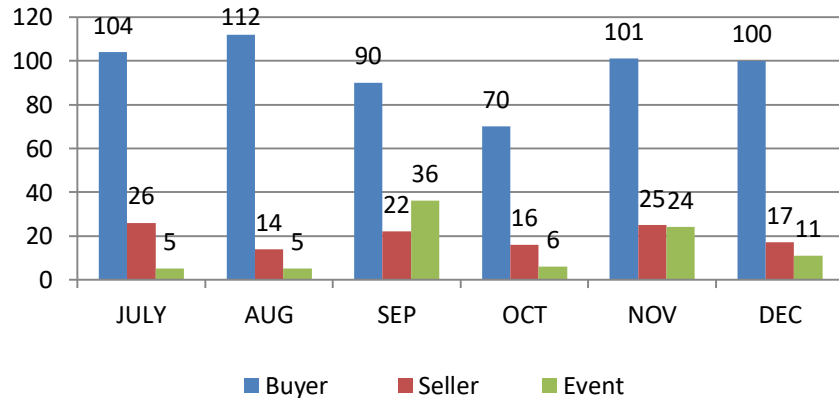

Weekly Training Report

19th Dec to 24th Dec 2022

Training Session Update

Training session for WE 24th Dec 2022

	#TRG				Participant Count			
	Buyer	Seller	#Event	#Total	Buyer	Seller	Event	Total
MoU Total	27	5	3	35	1,251	196	370	1,817
Non-MoU Total	-	-	-	-	-	-	-	-
Grand Total	27	5	3	35	1,251	196	370	1,817

Training session Conducted from July 2022 to 24 Dec 2022

Training sessions conducted in past 4 week

	#TRG	#Event	Total Participants
WE 26 Nov 2022	37	3	2666
WE 03 Dec 2022	27	6	1834
WE 10 Dec 2022	23	1	1610
WE 17 Dec 2022	53	6	3230