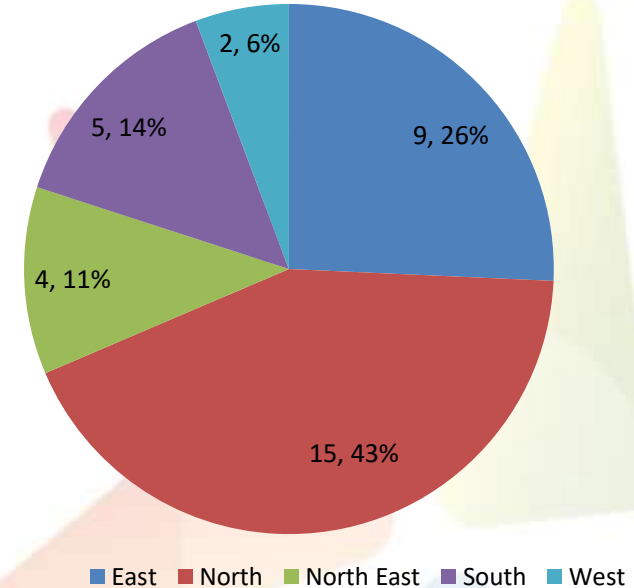

Training session Conducted from July 2022 to 24 Dec 2022

Training sessions conducted in past 4 week

	#TRG	#Event	Total Participants
WE 26 Nov 2022	37	3	2666
WE 03 Dec 2022	27	6	1834
WE 10 Dec 2022	23	1	1610
WE 17 Dec 2022	53	6	3230

Special Drives for SHG/Weavers/Artisans/ODOP/MSE

Special Training/Event	
SHG	-
Artisans/Weavers	-
MSE	2
ODOP	-

#Trg/Event Count	10082
#Prtcipant Count	512827

*As per data provided by business facilitators

State Wise Coverage

Zone	State Names	#TRG		#Event	Participant Count			
		Buyer	Seller		Buyer	Seller	Event	Total
North	Delhi	6	0		490	0		490
South	Tamil Nadu	3	1		216	80		296
North East	North East	3	1		53	20		73
North	Uttarakhand	2	0		70	0		70
North	Uttar Pradesh	2	0		62	0		62
East	Odisha	2	1		68	30		98
West	Maharashtra	2	0		40	0		40
North	Haryana	1	0	1	32	0	250	282
East	Chhattisgarh	1	1	1	41	16	70	127
North	Jammu & Kashmir	1	0	1	15	0	50	65
North	Himachal Pradesh	1	0		72	0		72
East	Bihar	1	0		10	0		10
East	Jharkhand	1	1		1	50		51
South	Goa	1	0		81	0		81
North	Punjab							0
North	Chandigarh							0
North	Madhya pradesh							0
West	Gujarat							0
East	West Bengal							0
South	Andhra Pradesh							0
South	Karnataka							0
South	Kerala							0
North	Rajasthan							0
Mou Total		27	5	3	1251	196	370	1817