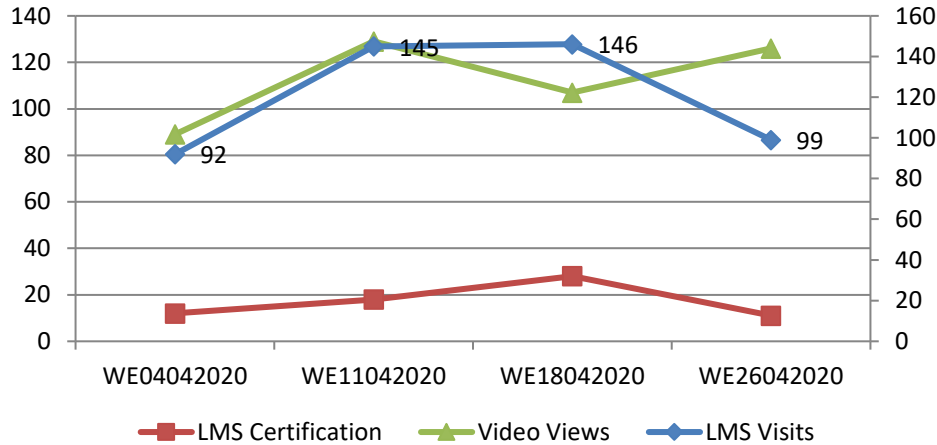

*As per data provided by business facilitators

State Wise Coverage

MoU States Coverage

State Names	#TRG				Participant Count			
	Buyer	Seller	Event	Total	Buyer	Seller	Event	Total
Delhi	2	4		6	2	250		252
Maharashtra								
Chhattisgarh								
West Bengal								
North East								
Himachal Pradesh								
Uttarakhand								
Punjab								
Chandigarh								
Haryana								
Uttar Pradesh								
Bihar								
Odisha								
Jharkhand								
Madhya pradesh								
Gujarat								
Tamil Nadu								
Telangana								
Andhra Pradesh								
Puducherry								
Andaman & Nicobar								
MoU Total	2	4	0	6	2	250	0	252

Non-MoU States Coverage

State Names	#TRG		#Event	Participant Count			
	Buyer	Seller		Buyer	Seller	Event	Total
Kerala	0	2		0	33		33
Karnataka							
Rajasthan							
Jammu & Kashmir							
Goa							
Sikkim*							
Ladakh							
Non-MoU Total	0	2	-	0	33	-	33

*North East(Assam, Manipur, Arunachal Pradesh, Nagaland, Tripura, Meghalaya)

** No Business Facilitator is deputed in the state. Training/Event is conducted as per request received from state.

LMS Usage Trend - 4 Week Summary