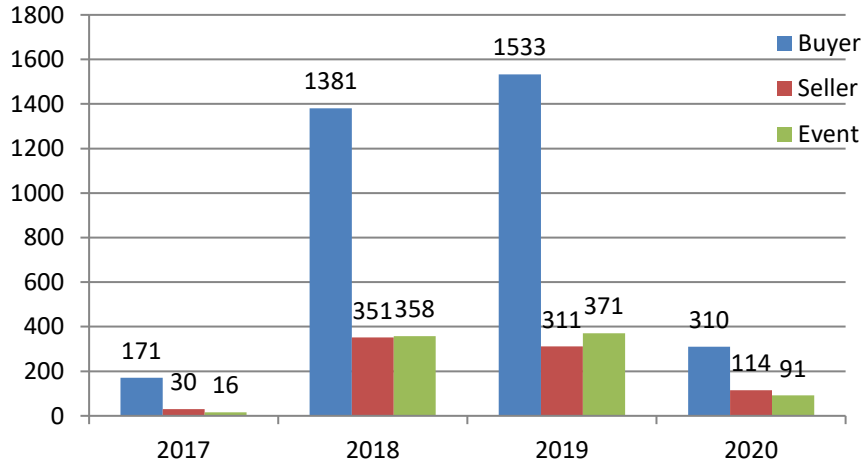

Training – Status Update

20th April to 25th April 2020

Training Session Update

Training session for WE 25th April 2020

	#TRG				Participant Count			
	Buyer	Seller	#Event	#Total	Buyer	Seller	Event	Total
MoU Total	2	4	-	6	2	250	-	252
Non-MoU Total	-	2	-	2	-	33	-	33
Grand Total	2	6	-	8	2	283	-	285

Training sessions conducted in past 4 week

	#TRG	#Event	Total Participants
WE 28 st Mar 2020	25	4	591
WE 04 th April 2020	1	0	350
WE 11 th April 2020	2	0	237
WE 18 th April 2020	12	0	452

Training session Conducted from Nov 2017 to 25th April 2020

Spot Registration*	
Buyer	3
Seller	17

#Trg/Event Count	5041
#Participant Count	222112

Training/Event plan for next 4 week

Planned Training/Event	
WE 02 nd May 2020	3
WE 09 th May 2020	0
WE 16 th May 2020	0
WE 23 rd May 2020	0