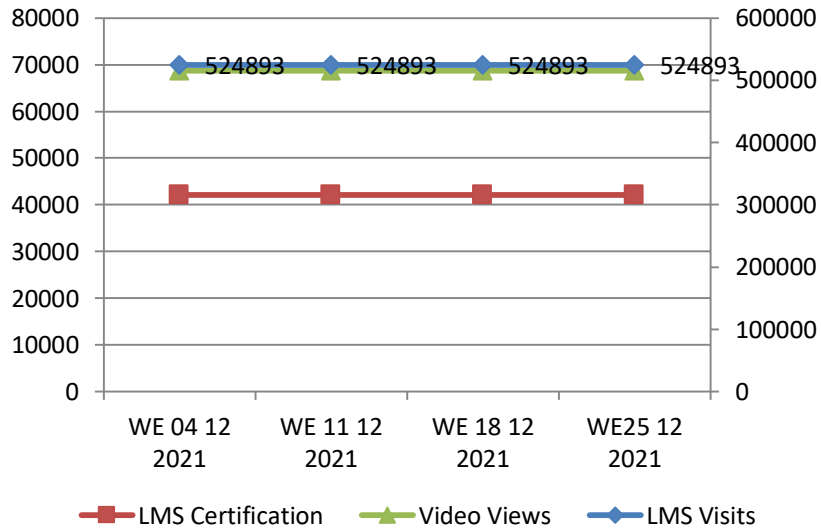

LMS Usage Trend - 4 Week Summary

LMS Weekly Status (Current vs. Previous week)

	WE25 12 2021			WE 18 12 2021		
	Buyer	Seller	Institute	Buyer	Seller	Institute
Visits	261591	163525	99777	261591	163525	99777
Silver Certificates	14325	6712	2727	14324	6701	2727
Gold Certificates	11993	4383	2038	11986	4375	2038
Video Views	37813	19552	11330	37813	19552	11330