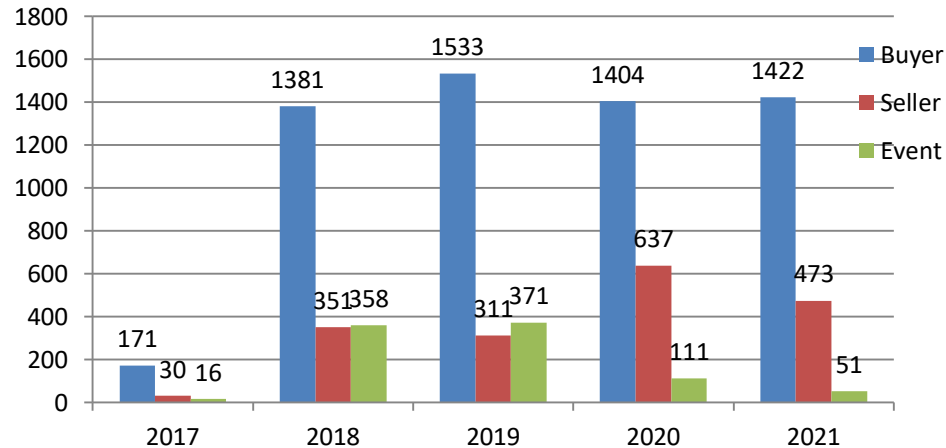

Training Session Update

Training session for WE 25 Dec Nov 2021

	#TRG				Participant Count			
	Buyer	Seller	#Event	#Total	Buyer	Seller	Event	Total
MoU Total	18	10	2	30	724	328	210	1,262
Non-MoU Total	-	-	-	-	-	-	-	-
Grand Total	18	10	2	30	724	328	210	1,262

Training sessions conducted in past 4 week

	#TRG	#Event	Total Participants
WE 27 Nov 2021	32		1431
WE 4 Dec 2021	25		1330
WE 11 Dec 2021	24	1	978
WE 18 Dec 2021	18	2	1136

Training session Conducted from Nov 2017 to 25 Dec 2021

Spot Registration*	
Buyer	3
Seller	0

#Trg/Event Count	8620
#Participant Count	415355

Training/Event plan for next 4 week

Planned Training/Event	
WE 25 Dec 2021	5
WE 2 Jan 2022	1
WE 9 Jan 2022	0
WE 16 Jan 2022	0

*As per data provided by business facilitators