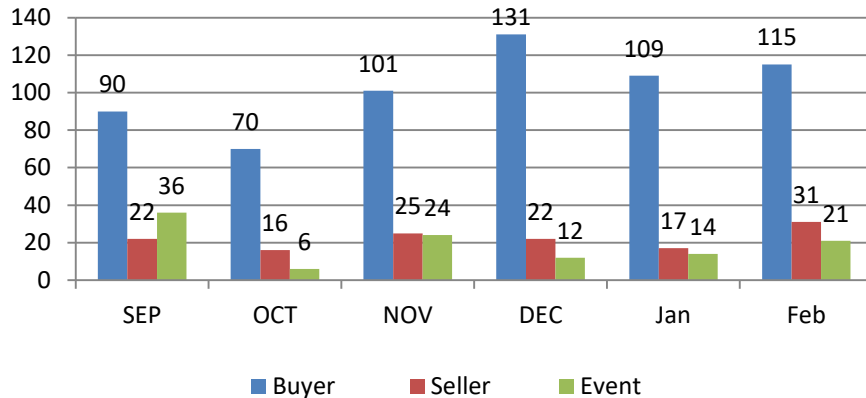

Weekly Training Report

20th to 25th Feb 2023

Training Session Update

Training session for WE 25th Feb 2023

	#TRG				Participant Count			
	Buyer	Seller	#Event	#Total	Buyer	Seller	Event	Total
MoU Total	29	5	7	41	1,533	173	497	2,203
Non-MoU Total	-	-	-	-	-	-	-	-
Grand Total	29	5	7	41	1,533	173	497	2,203

Training sessions conducted in past 4 week

	#TRG	#Event	Total Participants
WE 28 Jan 2023	32	1	2357
WE 04 Feb 2023	62	12	4667
WE 11 Feb 2023	24	2	1104
WE 18 Feb 2023	26	-	1102

Training session Conducted from Aug 2022 to 25 Feb 2023