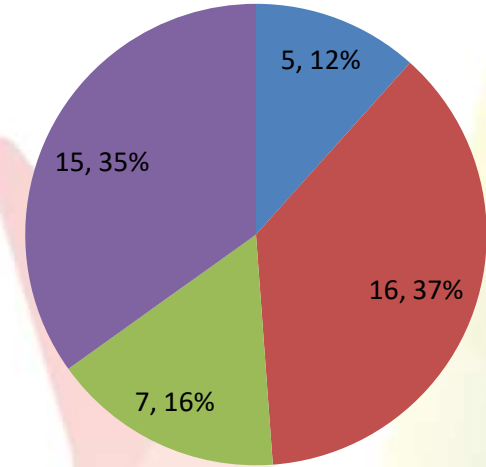

Training sessions conducted in past 4 week

	#TRG	#Event	Total Participants
WE 28 Jan 2023	32	1	2357
WE 04 Feb 2023	62	12	4667
WE 11 Feb 2023	24	2	1104
WE 18 Feb 2023	26	-	1102

Training session Conducted from Aug 2022 to 25 Feb 2023

Special Drives for SHG/Weavers/Artisans/ODOP/MSE

Special Training/Event	
SHG	-
Artisans/Weavers	2
MSE	2
ODOP	-

#Trg/Event Count	10426
#Participant Count	531852

*As per data provided by business facilitators

State Wise Coverage

Zone	State Names	#TRG		#Event	Participant Count			
		Buyer	Seller		Buyer	Seller	Event	Total
West	Maharashtra	8	1	2	442	100	142	684
North	Delhi	4	2		98	3		101
West	Gujarat	4	0		272	0		272
North	Punjab	2	0		99	0		99
South	Tamil Nadu	2	0		233	0		233
South	Karnataka	2	0		70	0		70
North	Chandigarh	1	0		50	0		50
North	Haryana	1	1	1	130	40	60	230
North	Uttar Pradesh	1	0	2	20	0	145	165
East	Odisha	1	0		16	0		16
South	Telangana	1	0	1	70	0	100	170
North	Jammu & Kashmir	1	0		15	0		15
South	Goa	1	0		18	0		18
East	Chhattisgarh	0	1	1	0	30	50	80
North	Himachal Pradesh							0
North	Uttarakhand							0
East	Bihar							0
East	Jharkhand							0
North	Madhya pradesh							0
East	West Bengal							0
North								0
East	North East							0
South	Kerala							0
North	Rajasthan							0
Mou Total		29	5	7	1533	173	497	2203