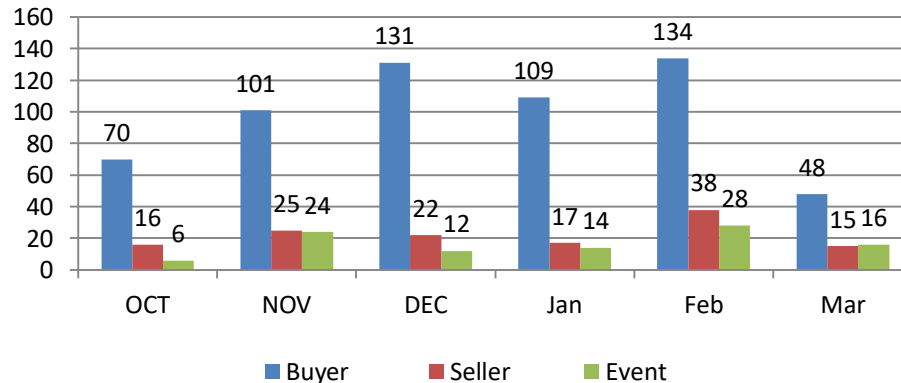

Weekly Training Report

20th to 25th Mar 2023

Training Session Update

Training session for WE 25th Mar 2023

	#TRG				Participant Count			
	Buyer	Seller	#Event	#Total	Buyer	Seller	Event	Total
MoU Total	6	3	1	10	255	89	250	594
Non-MoU Total	-	-	-	-	-	-	-	-
Grand Total	6	3	1	10	255	89	250	594

Training sessions conducted in past 4 week

	#TRG	#Event	Total Participants
WE 25 Feb 2023	34	7	2203
WE 04 Mar 2023	33	9	2319
WE 11 Mar 2023	13	7	1319
WE 18 Mar 2023	34	6	1880

Training session Conducted from Aug 2022 to 25 Mar 2023