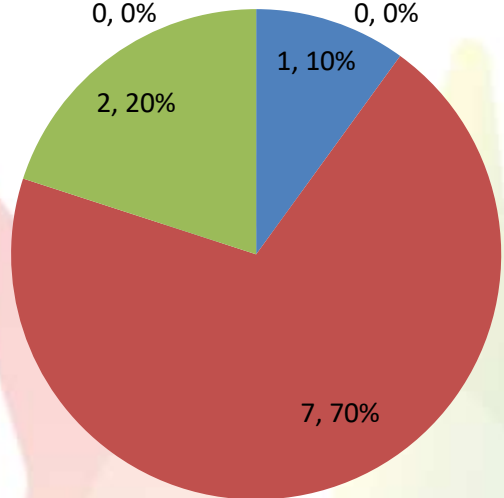

Training sessions conducted in past 4 week

	#TRG	#Event	Total Participants
WE 25 Feb 2023	34	7	2203
WE 04 Mar 2023	33	9	2319
WE 11 Mar 2023	13	7	1319
WE 18 Mar 2023	34	6	1880

Training session Conducted from Aug 2022 to 25 Mar 2023

Special Drives for SHG/Weavers/Artisans/ODOP/MSE

Special Training/Event	
SHG	-
Artisans/Weavers	-
MSE	1
ODOP	-

#Trg/Event Count	10538
#Participant Count	537964

*As per data provided by business facilitators

State Wise Coverage

Zone	State Names	#TRG		#Event	Participant Count			
		Buyer	Seller		Buyer	Seller	Event	Total
North	Delhi	5	2		224	71		295
South	Goa	1	0		31	0		31
East	West Bengal	0	1		0	18		18
South	Kerala			1			250	250
North	Himachal Pradesh							0
North	Uttarakhand							0
North	Punjab							0
North	Chandigarh							0
North	Haryana							0
North	Uttar Pradesh							0
East	Bihar							0
East	Odisha							0
East	Jharkhand							0
North	Madhya pradesh							0
East	Chhattisgarh							0
West	Gujarat							0
West	Maharashtra							0
South	Tamil Nadu							0
South	Telangana							0
South	Andhra Pradesh							0
North								0
East	North East							0
South	Karnataka							0
North	Rajasthan							0
Mou Total		6	3	1	255	89	250	594