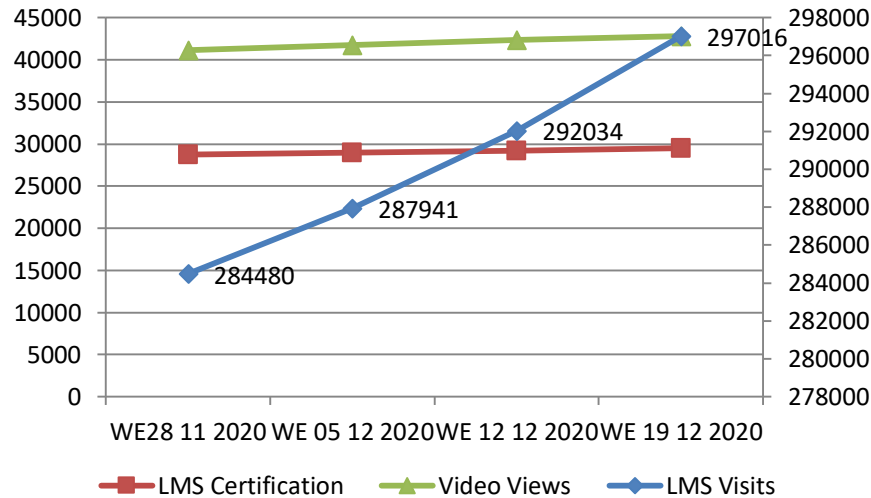

LMS Usage Trend - 4 Week Summary

LMS Weekly Status (Current vs. Previous week)

	WE 26 12 2020			WE 19 12 2020		
	Buyer	Seller	Institute	Buyer	Seller	Institute
Visits	177732	56640	62644	175710	54509	61815
Silver Certificates	11259	3120	2253	11192	3018	2245
Gold Certificates	9558	1647	1678	9497	1590	1673
Video Views	24287	9625	8896	24085	9369	8864