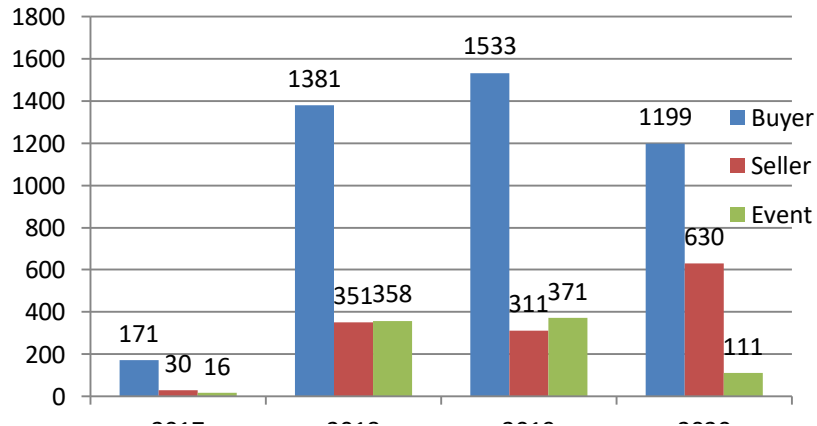

Training – Status Update

21st Dec to 26th Dec 2020

Training Session Update

Training session for WE 26 Dec 2020

	#TRG				Participant Count			
	Buyer	Seller	#Event	#Total	Buyer	Seller	Event	Total
MoU Total	38	8	-	46	1,522	307	-	1,829
Non-MoU Total	6	-	-	6	185	-	-	185
Grand Total	44	8	-	52	1,707	307	-	2,014

Training sessions conducted in past 4 week

	#TRG	#Event	Total Participants
WE 28 th Nov 2020	56	0	3260
WE 5 th Dec 2020	57	1	3108
WE 12 th Dec 2020	84	1	4655
WE 19 th Dec 2020	88	2	5490

Training session Conducted from Nov 2017 to 26th Dec 2020

Spot Registration *	
Buyer	1
Seller	5

#Trg/Event Count	6462
#Participant Count	308451

Training/Event plan for next 4 week

Planned Training/Event	
WE 28 th Dec 2020	28
WE 5 th Jan 2020	11
WE 12 th Jan 2020	6
WE 19 th Jan 2020	3