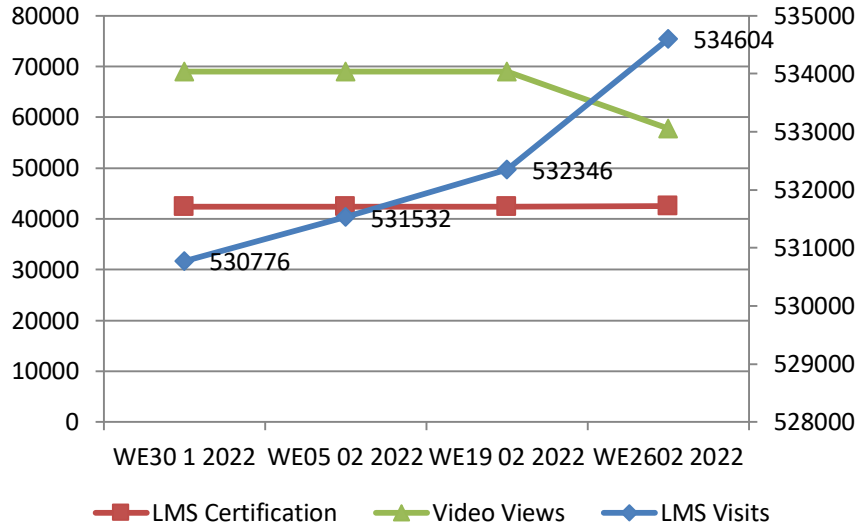

LMS Usage Trend - 4 Week Summary

LMS Weekly Status (Current vs. Previous week)

	WE26 02 2022			WE19 02 2022		
	Buyer	Seller	Institute	Buyer	Seller	Institute
Visits	265170	168048	101386	264517	166737	101092
Silver Certificates	14354	6840	2727	14349	6826	2727
Gold Certificates	12026	4517	2038	12022	4487	2038
Video Views	38053	19658	11330	38053	19658	11330