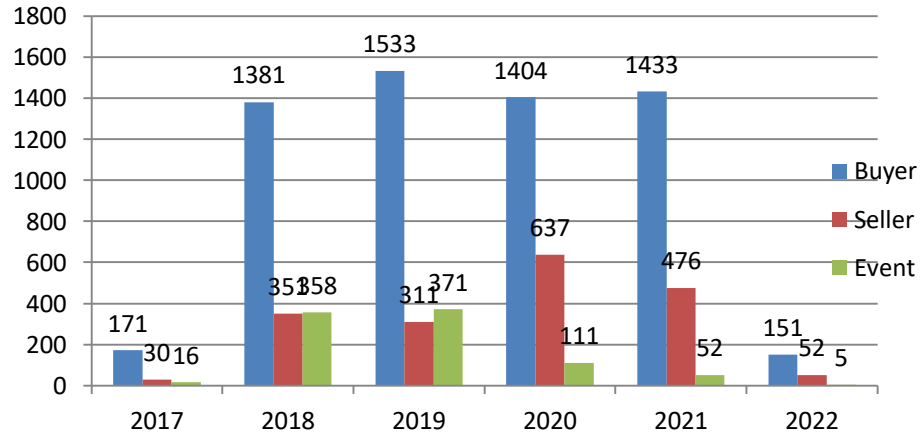

Training – Status Update

21st to 26th Feb 2022

Training Session Update

Training session for WE 26th Feb 2022

	#TRG				Participant Count			
	Buyer	Seller	#Event	#Total	Buyer	Seller	Event	Total
MoU Total	29	5	2	36	1,524	131	120	1,775
Non-MoU Total	-	-	-	-	-	-	-	-
Grand Total	29	5	2	36	1,524	131	120	1,775

Training sessions conducted in past 4 week

	#TRG	#Event	Total Participants
WE 29 Jan 2022	25	0	1024
WE 5 Feb 2022	31	0	4495
WE 12 Feb 2022	24	0	903
WE 19 Feb 2022	29	0	4552

Training session Conducted from Nov 2017 to 26 Feb 2022