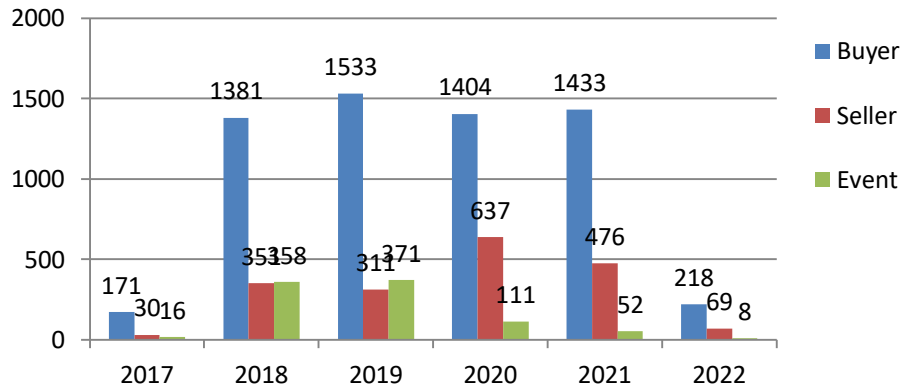

Training – Status Update

21st to 26th March 2022

Training Session Update

Training session for WE 26th March 2022

	#TRG				Participant Count			
	Buyer	Seller	#Event	#Total	Buyer	Seller	Event	Total
MoU Total	22	6	2	30	4,988	1,500	285	6,773
Non-MoU Total	-	-	-	-	-	-	-	-
Grand Total	22	6	2	30	4,988	1,500	285	6,773

Training sessions conducted in past 4 week

	#TRG	#Event	Total Participants
WE 26 Feb 2022	34	2	1775
WE 05 Mar 2022	24	0	1232
WE 12 Mar 2022	20	0	872
WE 19 Mar 2022	12	1	1373

Training session Conducted from Nov 2017 to 26 March 2022