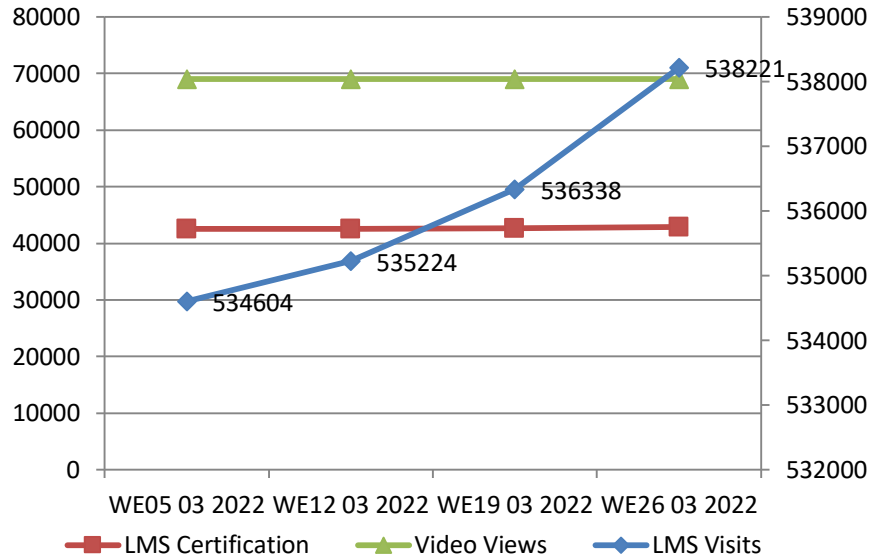

LMS Usage Trend - 4 Week Summary

LMS Weekly Status (Current vs. Previous week)

	WE26032022			WE19032022		
	Buyer	Seller	Institute	Buyer	Seller	Institute
Visits	267233	169511	101477	266322	168599	101417
Silver Certificates	14473	6890	2727	14425	6866	2727
Gold Certificates	12130	4582	2038	12091	4541	2038
Video Views	38053	19658	11330	38053	19658	11330