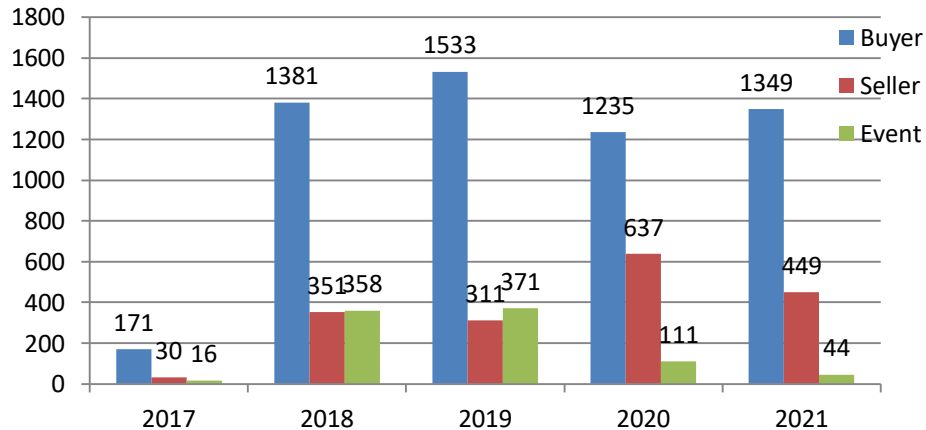

Training Session Update

Training session for WE 27 Nov 2021

	#TRG				Participant Count			
	Buyer	Seller	#Event	#Total	Buyer	Seller	Event	Total
MoU Total	27	4	1	32	1,197	204	30	1,431
Non-MoU Total	-	-	-	-	-	-	-	-
Grand Total	27	4	1	32	1,197	204	30	1,431

Training sessions conducted in past 4 week

	#TRG	#Event	Total Participants
WE 30 Oct 2021	31		2109
WE 6 Nov 2021	11		244
WE 13 Nov 2021	21		919
WE 20 Nov 2021	36		1933

Training session Conducted from Nov 2017 to 27 Nov 2021

Spot Registration*	
Buyer	3
Seller	0

#Trg/Event Count	8347
#Participant Count	410604

Training/Event plan for next 4 week

Planned Training/Event	
WE 27 Nov 2021	9
WE 4 Dec 2021	6
WE 11 Dec 2021	1
WE 18 Dec 2021	1

*As per data provided by business facilitators