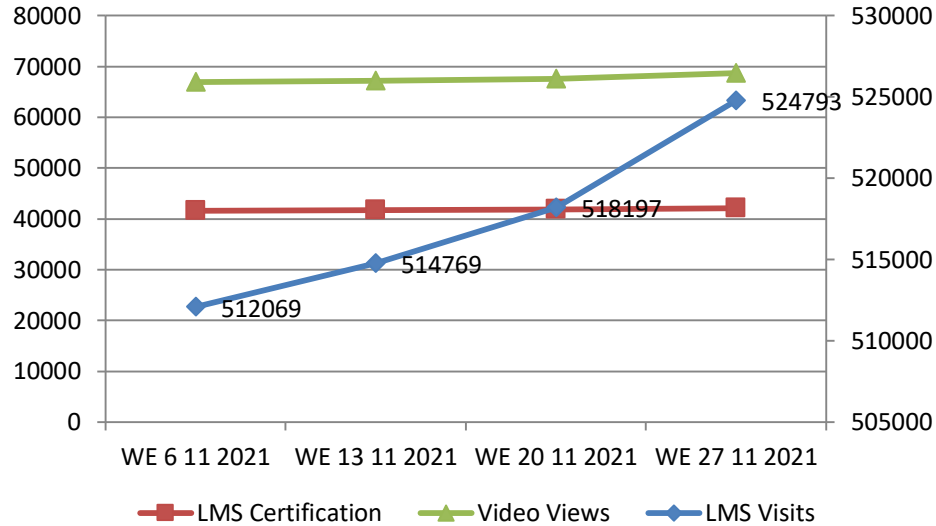

LMS Usage Trend - 4 Week Summary

LMS Weekly Status (Current vs. Previous week)

	WE 27 11 2021			WE 20 11 2021		
	Buyer	Seller	Institute	Buyer	Seller	Institute
Visits	261494	163522	99777	259745	161863	96589
Silver Certificates	14320	6681	2726	14262	6623	2705
Gold Certificates	11983	4360	2037	11941	4301	2016
Video Views	37802	19550	11330	37391	19312	10907