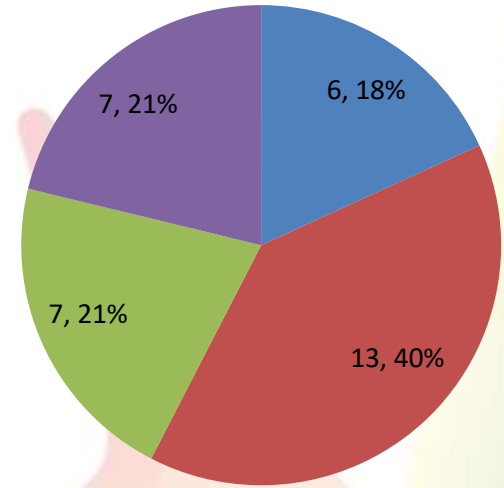

Training sessions conducted in past 4 week

	#TRG	#Event	Total Participants
WE 31 Dec 2022	36	1	1566
WE 07 Jan 2023	34	4	1873
WE 14 Jan 2023	26	4	1338
WE 21 Jan 2023	34	5	2815

Training session Conducted from Aug 2022 to 28 Jan 2023

Special Drives for SHG/Weavers/Artisans/ODOP/MSE

Special Training/Event	
SHG	-
Artisans/Weavers	-
MSE	2
ODOP	-

#Trg/Event Count	10259
#Participant Count	522776

*As per data provided by business facilitators

State Wise Coverage

Zone	State Names	#TRG		#Event	Participant Count			
		Buyer	Seller		Buyer	Seller	Event	Total
West	Maharashtra	7	0		355	0		355
North	Haryana	4	0		296	0		296
North	Himachal Pradesh	3	0		691	0		691
North	Delhi	2	1		234	4		238
North	Punjab	2	0		85	0		85
East	Odisha	2	2		40	230		270
South	Kerala	2	0		65	0		65
North	Uttar Pradesh	1	0		150	0		150
East	Jharkhand	1	1		24	44		68
South	Tamil Nadu	1	2		25	71		96
South	Karnataka	1	0	1	18	0	25	43
North	Uttarakhand							0
North	Chandigarh							0
East	Bihar							0
North	Madhya pradesh							0
East	Chhattisgarh							0
West	Gujarat							0
South	Telangana							0
East	West Bengal							0
South	Puducherry							0
North								0
East	North East							0
North	Rajasthan							0
South	Goa							0
Mou Total		26	6	1	1983	349	25	2357