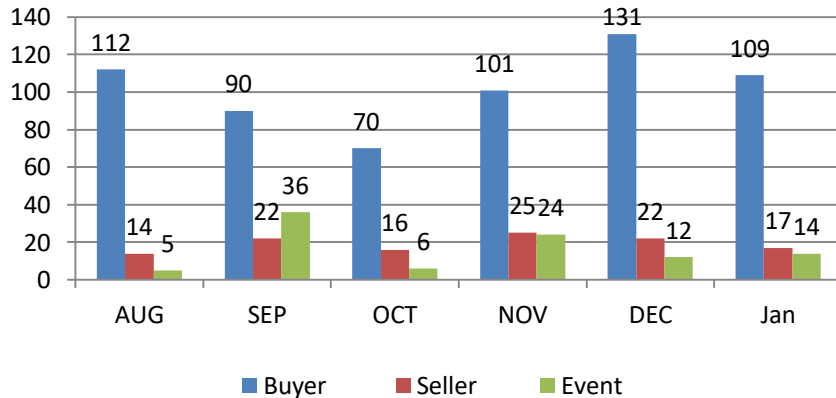

Weekly Training Report

23rd Jan to 28th Jan 2023

Training Session Update

Training session for WE 28th Jan 2023

	#TRG				Participant Count			
	Buyer	Seller	#Event	#Total	Buyer	Seller	Event	Total
MoU Total	26	6	1	33	1,983	349	25	2,357
Non-MoU Total	-	-	-	-	-	-	-	-
Grand Total	26	6	1	33	1,983	349	25	2,357

Training sessions conducted in past 4 week

	#TRG	#Event	Total Participants
WE 31 Dec 2022	36	1	1566
WE 07 Jan 2023	34	4	1873
WE 14 Jan 2023	26	4	1338
WE 21 Jan 2023	34	5	2815

Training session Conducted from Aug 2022 to 28 Jan 2023