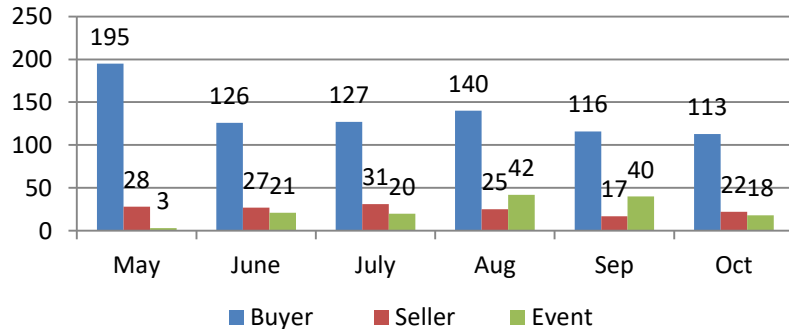

Weekly Training Report

23rd Oct to 28th Oct 2023

Training Session Update

Training session for WE 28th Oct 2023

	#TRG				Participant Count			
	Buyer	Seller	#Event	#Total	Buyer	Seller	Event	Total
MoU Total	24	5	3	32	984	171	250	1,405
Non-MoU Total	-	-	-	-	-	-	-	-
Grand Total	24	5	3	32	984	171	250	1,405

Training sessions conducted in past 4 week

	#TRG	#Event	Total Participants
WE 30 Sep 2023	26	11	2613
WE 07 Oct 2023	33	3	1642
WE 14 Oct 2023	32	2	1305
WE 21 Oct 2023	41	10	3086

Training session Conducted from May 2023 to 28 Oct 2023