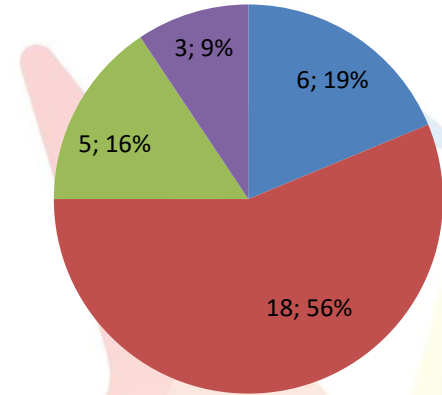

Training sessions conducted in past 4 week

	#TRG	#Event	Total Participants
WE 30 Sep 2023	26	11	2613
WE 07 Oct 2023	33	3	1642
WE 14 Oct 2023	32	2	1305
WE 21 Oct 2023	41	10	3086

Training session Conducted from May 2023 to 28 Oct 2023

Special Drives for SHG/Weavers/Artisans/ODOP/MSE

Special Training/Event	
SHG	-
Artisans/Weavers	-
MSE	2
ODOP	-

#Trg/Event Count	11760
#Participant Count	603747

*As per data provided by business facilitators

State Wise Coverage

Zone	State Names	#TRG		#Event	Participant Count			
		Buyer	Seller		Buyer	Seller	Event	Total
North	Delhi	8	0		229	0		229
North	Punjab	3	0		177	0		177
West	Maharashtra	3	0		188	0		188
North	Uttarakhand	2	0		75	0		75
South	Tamil Nadu	2	0		40	0		40
North	Jammu & Kashmir	2	0		105	0		105
North	Himachal Pradesh	1	0		46	0		46
East	Odisha	1	0		88	0		88
East	Jharkhand	1	0		11	0		11
South	Karnataka	1	0		25	0		25
East	West Bengal	0	2	1	0	120	50	170
East	Chhattisgarh	0	1		0	15		15
South	Kerala	0	1		0	15		15
South	Goa	0	1		0	21		21
North	Haryana			2			200	200
North	Chandigarh							0
North	Uttar Pradesh							0
East	Bihar							0
North	Madhya pradesh							0
West	Gujarat							0
South	Telangana							0
North								0
East	North East							0
North	Rajasthan							0
Mou Total		24	5	3	984	171	250	1405