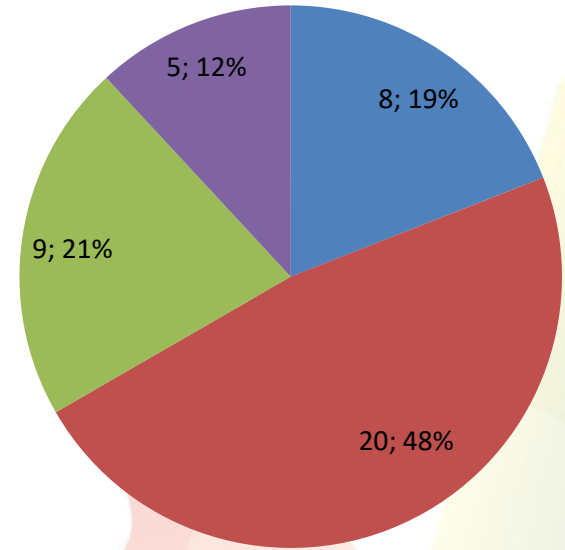

Training sessions conducted in past 4 week

	#TRG	#Event	Total Participants
WE 01 Apr 2023	10	-	320
WE 08 Apr 2023	11	1	535
WE 15 Apr 2023	15	1	731
WE 22 Apr 2023	31	-	1595

Training session Conducted from Aug 2022 to 29 Apr 2023

Special Drives for SHG/Weavers/Artisans/ODOP/MSE

Special Training/Event	
SHG	-
Artisans/Weavers	-
MSE	1
ODOP	-

#Trg/Event Count	10650
#Prtcipant Count	544353

*As per data provided by business facilitators

State Wise Coverage

Zone	State Names	#TRG		#Event	Participant Count			
		Buyer	Seller		Buyer	Seller	Event	Total
North	Delhi	6	2		700	49		749
East	Chhattisgarh	4	0		133	0		133
North	Punjab	3	2		173	82		255
West	Maharashtra	3	2		405	140		545
South	Tamil Nadu	3	0		120	0		120
South	Telangana	3	0		145	0		145
North	Haryana	2	0		93	0		93
North	Uttar Pradesh	2	0		160	0		160
North	Jammu & Kashmir	2	0		165	0		165
North	Himachal Pradesh	1	0		43	0		43
East	Bihar	1	0		300	0		300
East	West Bengal	1	2		32	106		138
South	Karnataka	1	0		250	0		250
NE	Sikkim	1			80			80
South	Kerala	1	0		13	0		13
South	Goa	1	0		19	0		19
North	Uttarakhand							0
North	Chandigarh							0
East	Odisha							0
East	Jharkhand							0
North	Madhya pradesh							0
West	Gujarat							0
NE	North East							0
North	Rajasthan							0
Mou Total		35	8	0	2831	377	0	3208