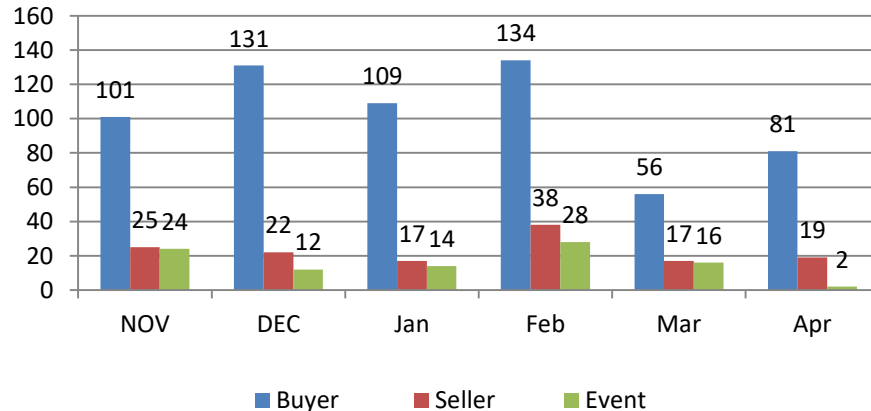

Weekly Training Report

24th Apr to 29th Apr 2023

Training Session Update

Training session for WE 29th Apr 2023

	#TRG				Participant Count			
	Buyer	Seller	#Event	#Total	Buyer	Seller	Event	Total
MoU Total	34	8	-	42	2,751	377	-	3,128
Non-MoU Total	1	-	-	1	80	-	-	80
Grand Total	35	8	-	43	2,831	377	-	3,208

Training sessions conducted in past 4 week

	#TRG	#Event	Total Participants
WE 01 Apr 2023	10	-	320
WE 08 Apr 2023	11	1	535
WE 15 Apr 2023	15	1	731
WE 22 Apr 2023	31	-	1595

Training session Conducted from Aug 2022 to 29 Apr 2023