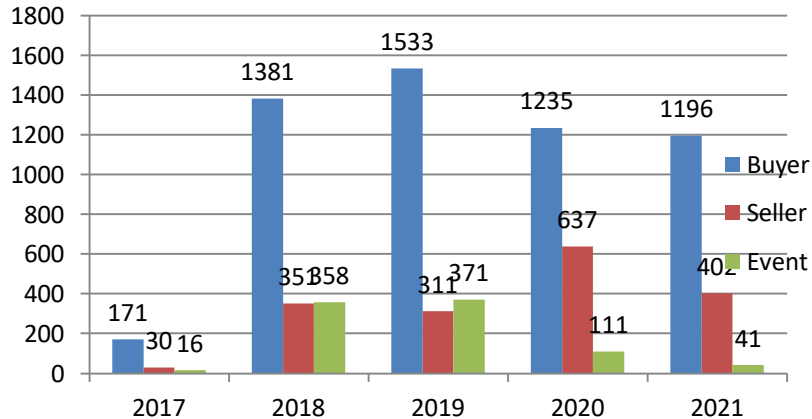

Training – Status Update

27 Sep to 2 Oct 2021

Training Session Update

Training session for WE 2 Oct 2021

	#TRG				Participant Count			
	Buyer	Seller	#Event	#Total	Buyer	Seller	Event	Total
MoU Total	17	3	-	20	697	200	-	897
Non-MoU Total	-	-	-	-	-	-	-	-
Grand Total	17	3	-	20	697	200	-	897

Training sessions conducted in past 4 week

	#TRG	#Event	Total Participants
WE 4 Sep 2021	33		1574
WE 11 Sep 2021	24		1213
WE 18 Sep 2021	26		1006
WE 25 Sep 2021	36		2618

Training session Conducted from Nov 2017 to 2 Oct 2021