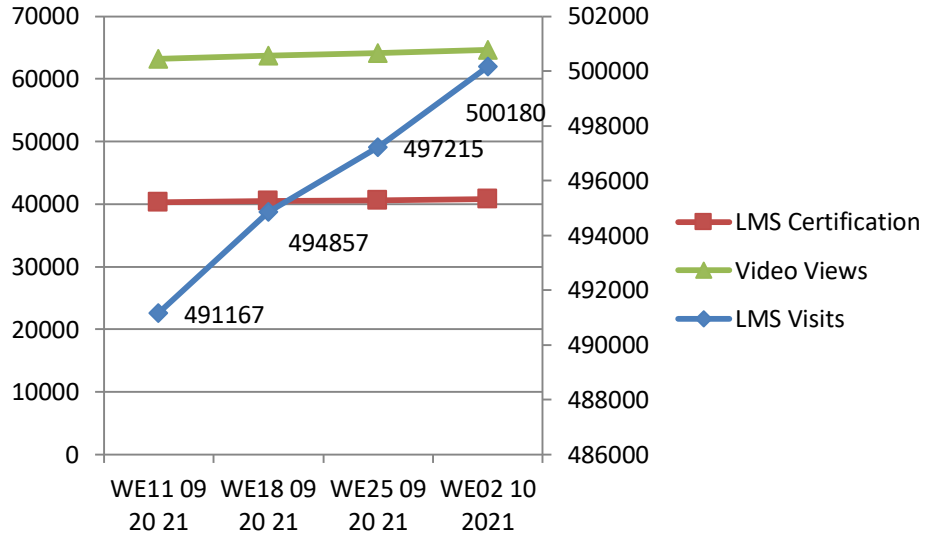

LMS Usage Trend - 4 Week Summary

LMS Weekly Status (Current vs. Previous week)

	WE 02 10 2021			WE 25 09 2021		
	Buyer	Seller	Institute	Buyer	Seller	Institute
Visits	254478	152178	93524	253403	150373	93439
Silver Certificates	14121	6243	2650	14057	6180	2650
Gold Certificates	11817	3998	1961	11767	3954	1961
Video Views	36351	17616	10724	36140	17302	10694