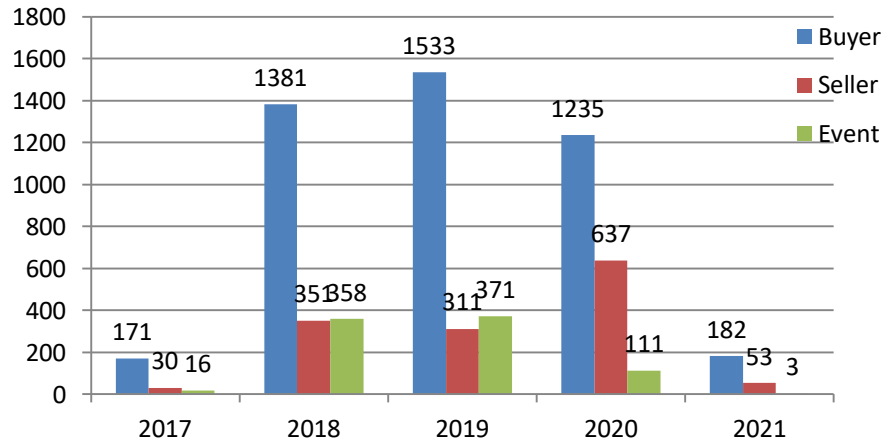

Training – Status Update

25th Jan to 30th Jan 2021

Training Session Update

Training session for WE 30 Jan 2021

	#TRG				Participant Count			
	Buyer	Seller	#Event	#Total	Buyer	Seller	Event	Total
MoU Total	42	12	-	54	2,358	623	-	2,981
Non-MoU Total	3	1	-	4	53	84	-	137
Grand Total	45	13	-	58	2,411	707	-	3,118

Training sessions conducted in past 4 week

	#TRG	#Event	Total Participants
WE 2 Jan 2021	52	0	2014
WE 9 Jan 2021	55	1	2707
WE 16 Jan 2021	55	2	3360
WE 25 Jan 2021	66	0	3485

Training session Conducted from Nov 2017 to 30 Jan 2021