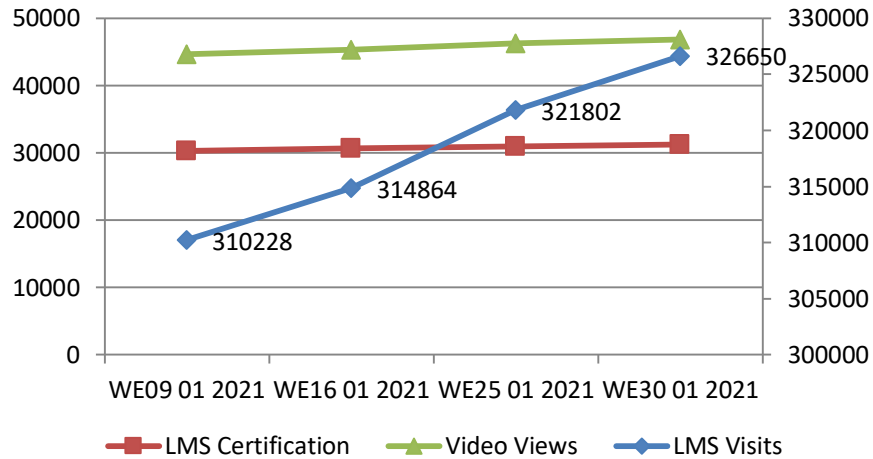

LMS Usage Trend - 4 Week Summary

LMS Weekly Status (Current vs. Previous week)

	WE 30 01 2021			WE 25 01 2021		
	Buyer	Seller	Institute	Buyer	Seller	Institute
Visits	189191	66261	71198	187914	64261	69627
Silver Certificates	11724	3536	2337	11663	3462	2313
Gold Certificates	9931	1964	1736	9888	1908	1712
Video Views	26756	10894	9184	26522	10612	9139