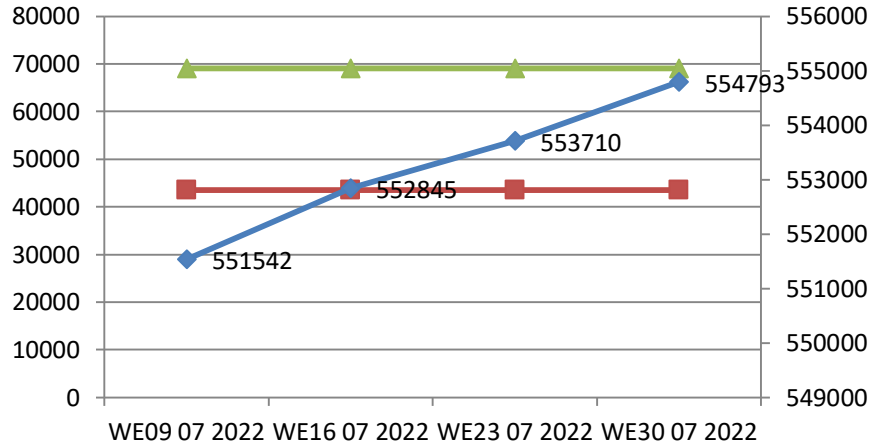

*As per data provided by business facilitators

State Wise Coverage

MoU States Coverage

State Names	#TRG		#Event	Participant Count			
	Buyer	Seller		Buyer	Seller	Event	Total
Delhi	3	1		136	15		151
Uttar Pradesh	3	2		123	260		383
North East	3			271			271
Odisha	2	1		30	20		50
Kerala	2	1		50	100		150
Haryana	1			40			40
Bihar	1			200			200
Madhya pradesh	1			13			13
Chhattisgarh	1	1		65	65		130
Tamil Nadu	1		1	21		2000	2021
Karnataka	1		1	51		50	101
Himachal Pradesh							
Uttarakhand							
Punjab							
Chandigarh							
Jharkhand							
Gujarat							
Maharashtra							
West Bengal							
Andhra Pradesh							
Rajasthan							
Jammu & Kashmir							
Goa							
MoU Total	19	6	2	1000	460	2050	3510

Non-MoU States Coverage

State Names	#TRG Buyer	#TRG Seller	#Event Count	Buyer	Seller	Event	Total
Sikkim	-	-	-	-	-	-	-
Non-MoU Total	-	-	-	-	-	-	-

*North East(Assam, Manipur, Arunachal Pradesh, Nagaland, Tripura, Meghalaya)
 ** No Business Facilitator is deputed in the state. Training/Event is conducted as per request received from state.

LMS Usage Trend - 4 Week Summary

■ LMS Certification
 ▲ Video Views
 ◆ LMS Visits

LMS Weekly Status (Current vs. Previous week)

	WE30072022			WE23072022		
	Buyer	Seller	Institute	Buyer	Seller	Institute
Visits	272731	174962	107100	272387	174836	106487
Silver Certificates	14663	7102	2746	14650	7099	2746
Gold Certificates	12261	4732	2067	12251	4729	2067
Video Views	38053	19658	11330	38053	19658	11330