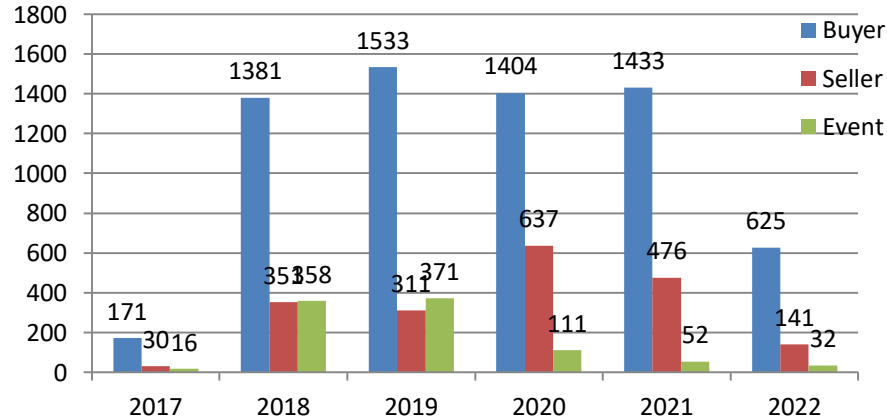

Training – Status Update

25th July to 30th July 2022

Training Session Update

Training session for WE 30th July 2022

	#TRG				Participant Count			
	Buyer	Seller	#Event	#Total	Buyer	Seller	Event	Total
MoU Total	19	6	2	27	1,000	460	2,050	3,510
Non-MoU Total	-	-	-	-	-	-	-	-
Grand Total	19	6	2	27	1,000	460	2,050	3,510

Training sessions conducted in past 4 week

	#TRG	#Event	Total Participants
WE 02 July 2022	20	1	1507
WE 09 July 2022	25	2	1348
WE 16 July 2022	29	-	1282
WE 23 July 2022	48	1	2917

Training session Conducted from Nov 2017 to 30 July 2022