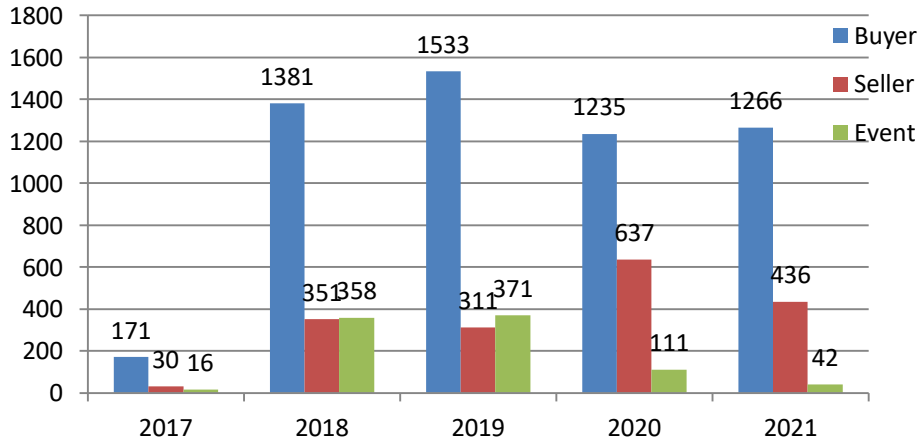

Training – Status Update

25 Oct to 30 Oct 2021

Training Session Update

Training session for WE 30 Oct 2021

	#TRG				Participant Count			
	Buyer	Seller	#Event	#Total	Buyer	Seller	Event	Total
MoU Total	11	20	-	31	348	1,761	-	2,109
Non-MoU Total	-	-	-	-	-	-	-	-
Grand Total	11	20	-	31	348	1,761	-	2,109

Training sessions conducted in past 4 week

	#TRG	#Event	Total Participants
WE 2 Oct 2021	20		897
WE 9 Oct 2021	32		1132
WE 16 Oct 2021	16		1100
WE 23 Oct 2021	26		4071

Training session Conducted from Nov 2017 to 30 Oct 2021