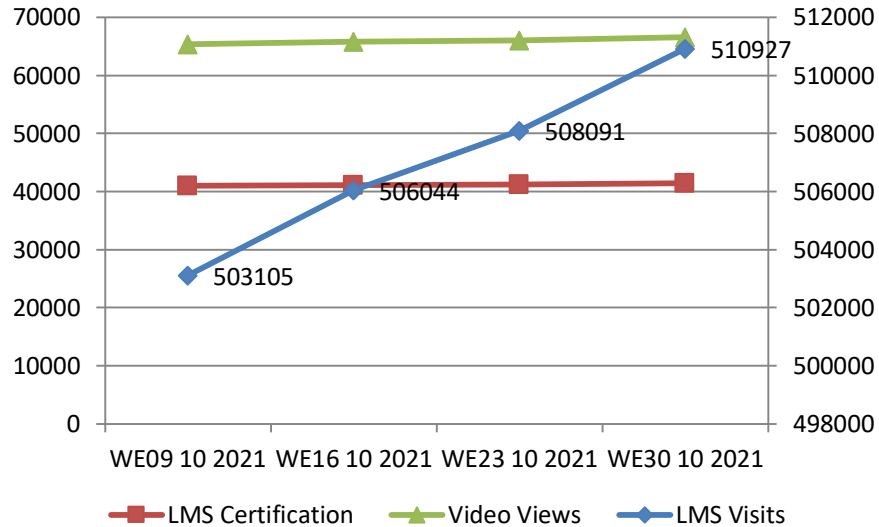

LMS Usage Trend - 4 Week Summary

LMS Weekly Status (Current vs. Previous week)

	WE 30 10 2021			WE 23 10 2021		
	Buyer	Seller	Institute	Buyer	Seller	Institute
Visits	257330	158999	94598	256466	157028	94597
Silver Certificates	14196	6528	2655	14170	6421	2655
Gold Certificates	11889	4228	1966	11869	4148	1966
Video Views	37024	18861	10749	36841	18503	10749