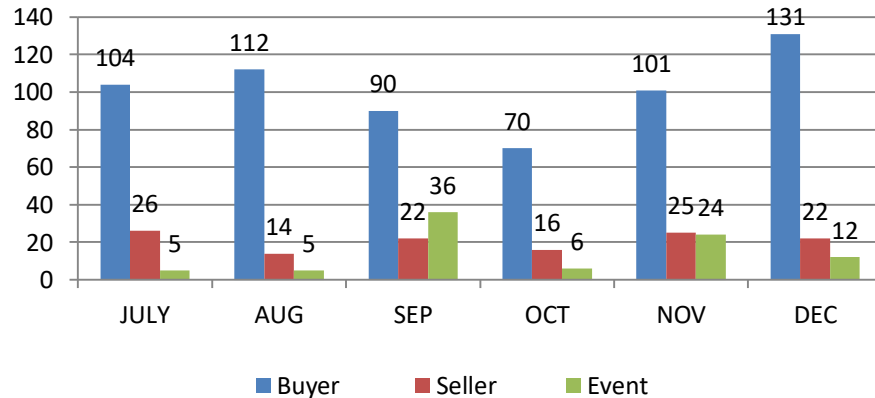

Weekly Training Report

26th Dec to 31st Dec 2022

Training Session Update

Training session for WE 31st Dec 2022

	#TRG				Participant Count			
	Buyer	Seller	#Event	#Total	Buyer	Seller	Event	Total
MoU Total	30	5	1	36	1,282	149	105	1,536
Non-MoU Total	1	-	-	1	30	-	-	30
Grand Total	31	5	1	37	1,312	149	105	1,566

Training sessions conducted in past 4 week

	#TRG	#Event	Total Participants
WE 03 Dec 2022	27	6	1834
WE 10 Dec 2022	23	1	1610
WE 17 Dec 2022	53	6	3230
WE 24 Dec 2022	32	3	1817

Training session Conducted from July 2022 to 31 Dec 2022