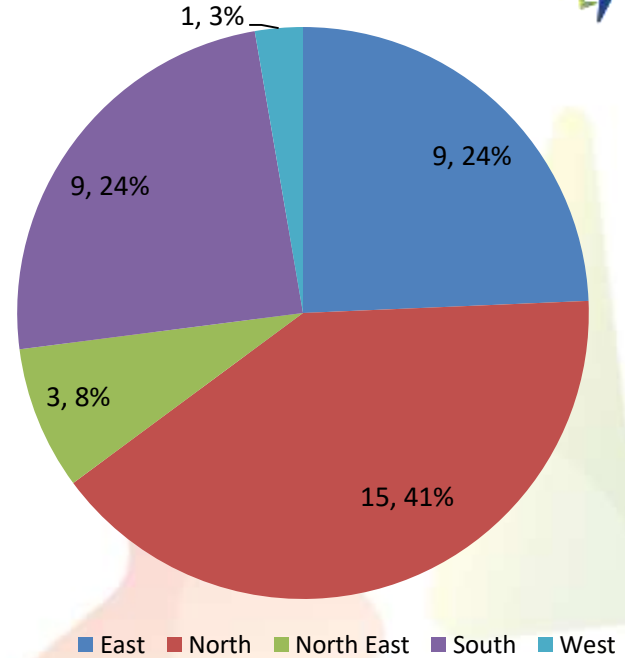

Training sessions conducted in past 4 week

	#TRG	#Event	Total Participants
WE 03 Dec 2022	27	6	1834
WE 10 Dec 2022	23	1	1610
WE 17 Dec 2022	53	6	3230
WE 24 Dec 2022	32	3	1817

Training session Conducted from July 2022 to 31 Dec 2022

Special Drives for SHG/Weavers/Artisans/ODOP/MSE

Special Training/Event	
SHG	-
Artisans/Weavers	-
MSE	-
ODOP	-

#Trg/Event Count	10119
#Participant Count	514393

*As per data provided by business facilitators

State Wise Coverage

Zone	State Names	#TRG		#Event	Participant Count			
		Buyer	Seller		Buyer	Seller	Event	Total
East	Bihar	3	0		222	0		222
North	Uttar Pradesh	3	0		148	0		148
North	Madhya pradesh	3	0		193	0		193
North East	Sikkim	3	0	0	60	0	0	60
East	Jharkhand	2	0		82	0		82
East	West Bengal	2	0		100	0		100
North	Delhi	2	1		70	5		75
North	Jammu & Kashmir	2	0		60	0		60
South	Tamil Nadu	2	1		32	101		133
South	Karnataka	2	0	1	37	0	105	142
East	Chhattisgarh	1	0		26	0		26
North	Uttarakhand	1	1		43	16		59
North	Punjab	1	0		48	0		48
North	Haryana	1	0		120	0		120
South	Kerala	1	1		26	18		44
South	Goa	1	0		17	0		17
West	Maharashtra	1	0		28	0		28
East	Odisha	0	1		0	9		9
North	Himachal Pradesh							0
North	Chandigarh							0
North	Rajasthan							0
South	Telangana							0
West	Gujarat							0
MOU Total		30	5	1	1282	149	105	1536