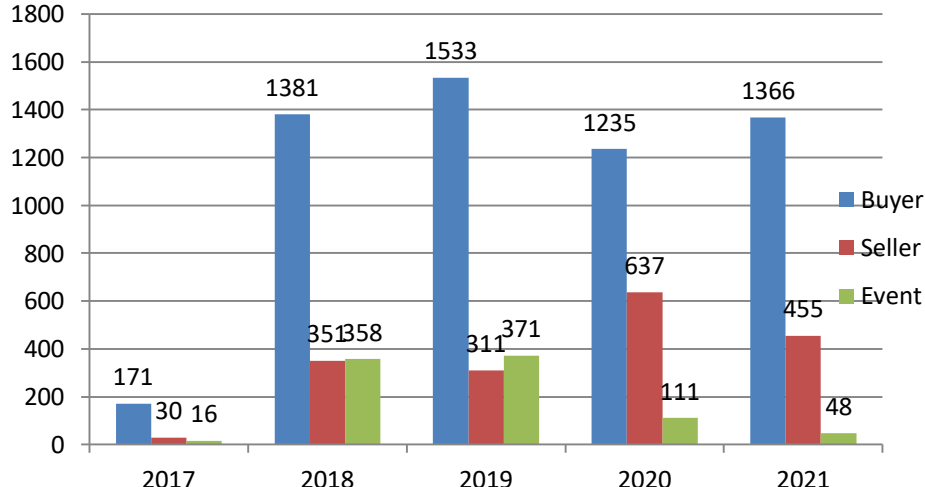

Training – Status Update

29th Nov to 4th Dec 2021

Training Session Update

Training session for WE 4 Dec Nov 2021

	#TRG				Participant Count			
	Buyer	Seller	#Event	#Total	Buyer	Seller	Event	Total
MoU Total	17	6	2	25	918	335	77	1,330
Non-MoU Total	-	-	-	-	-	-	-	-
Grand Total	17	6	2	25	918	335	77	1,330

Training sessions conducted in past 4 week

	#TRG	#Event	Total Participants
WE 6 Nov 2021	11		244
WE 13 Nov 2021	21		919
WE 20 Nov 2021	36		1933
WE 27 Nov 2021	32		1431

Training session Conducted from Nov 2017 to 4 Dec 2021