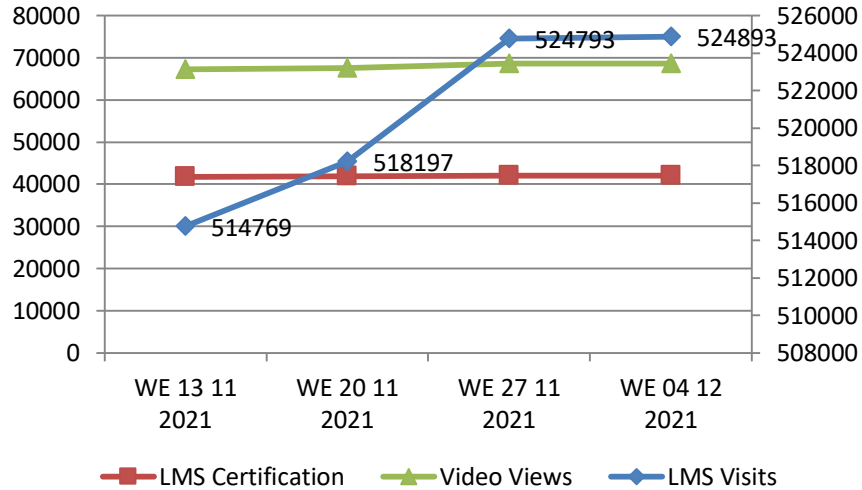

LMS Usage Trend - 4 Week Summary

LMS Weekly Status (Current vs. Previous week)

	WE 04 12 2021			WE 27 11 2021		
	Buyer	Seller	Institute	Buyer	Seller	Institute
Visits	261591	163525	99777	261494	163522	99777
Silver Certificates	14320	6688	2727	14320	6681	2726
Gold Certificates	11983	4368	2038	11983	4360	2037
Video Views	37813	19552	11330	37802	19550	11330