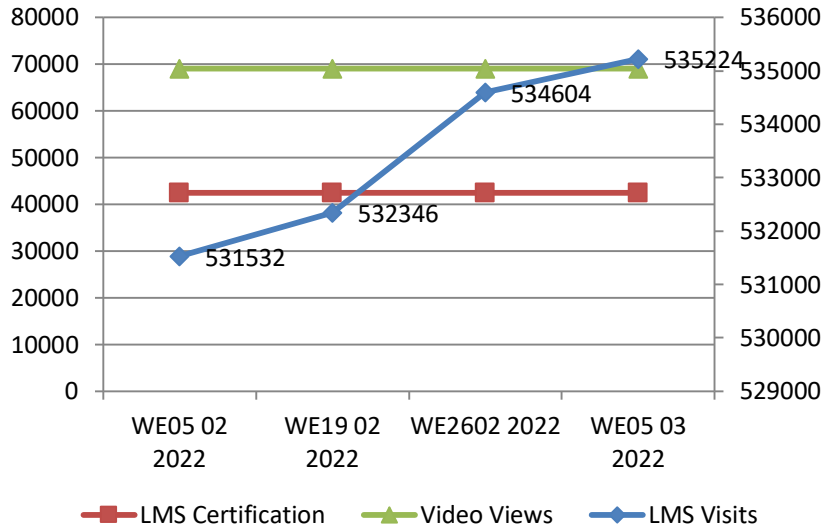

LMS Usage Trend - 4 Week Summary

LMS Weekly Status (Current vs. Previous week)

	WE05032022			WE26 02 2022		
	Buyer	Seller	Institute	Buyer	Seller	Institute
Visits	265516	168291	101417	265170	168048	101386
Silver Certificates	14358	6849	2727	14354	6840	2727
Gold Certificates	12030	4523	2038	12026	4517	2038
Video Views	38053	19658	11330	38053	19658	11330