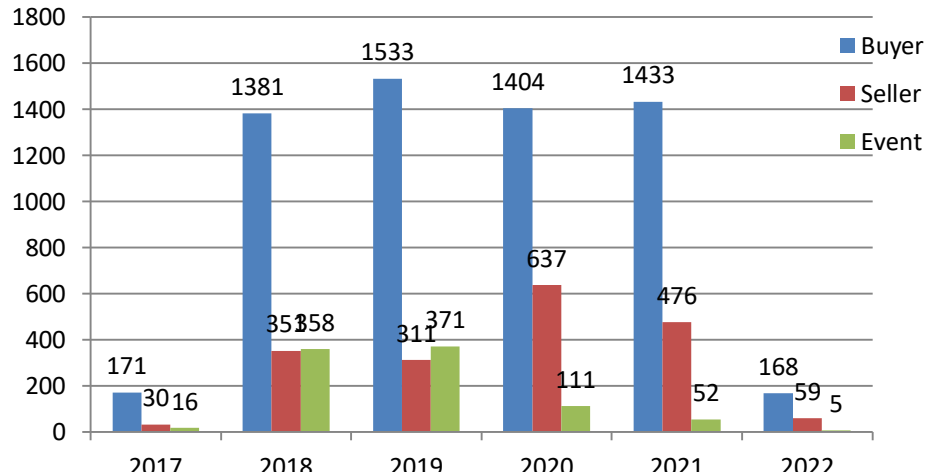

Training – Status Update

28th Feb to 5th March 2022

Training Session Update

Training session for WE 5th March 2022

	#TRG				Participant Count			
	Buyer	Seller	#Event	#Total	Buyer	Seller	Event	Total
MoU Total	17	7	-	24	739	493	-	1,232
Non-MoU Total	-	-	-	-	-	-	-	-
Grand Total	17	7	-	24	739	493	-	1,232

Training sessions conducted in past 4 week

	#TRG	#Event	Total Participants
WE 5 Feb 2022	31	0	4495
WE 12 Feb 2022	24	0	903
WE 19 Feb 2022	29	0	4552
WE 26 Feb 2022	34	2	1775

Training session Conducted from Nov 2017 to 5 March 2022

Spot Registration*	
Buyer	13
Seller	0

#Trg/Event Count	8867
#Participant Count	434952

Training/Event plan for next 4 week

Planned Training/Event	
WE 14 March 2022	6
WE 21 March 2022	8
WE 28 March 2022	10
WE 5 April 2022	4