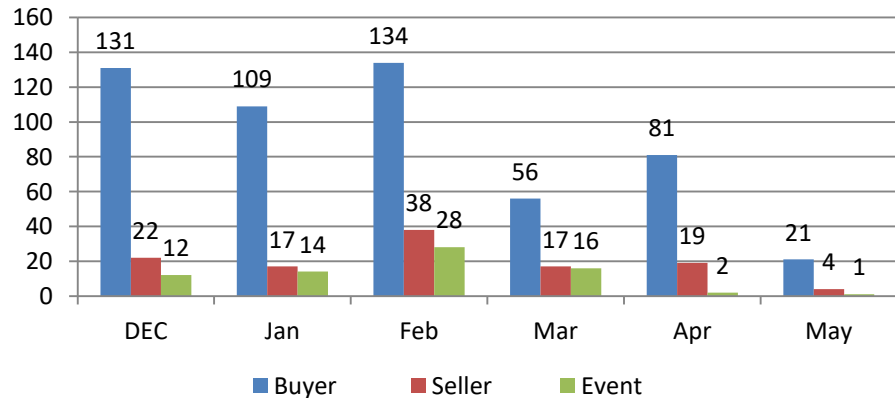

Weekly Training Report

01st to 06th May 2023

Training Session Update

Training session for WE 06th May 2023

	#TRG				Participant Count			
	Buyer	Seller	#Event	#Total	Buyer	Seller	Event	Total
MoU Total	21	4	1	26	1,087	96	60	1,243
Non-MoU Total	-	-	-	-	-	-	-	-
Grand Total	21	4	1	26	1,087	96	60	1,243

Training sessions conducted in past 4 week

	#TRG	#Event	Total Participants
WE 08 Apr 2023	11	1	535
WE 15 Apr 2023	15	1	731
WE 22 Apr 2023	31		1595
WE 29 Apr 2023	42		3208

Training session Conducted from Dec 2022 to 06 May 2023