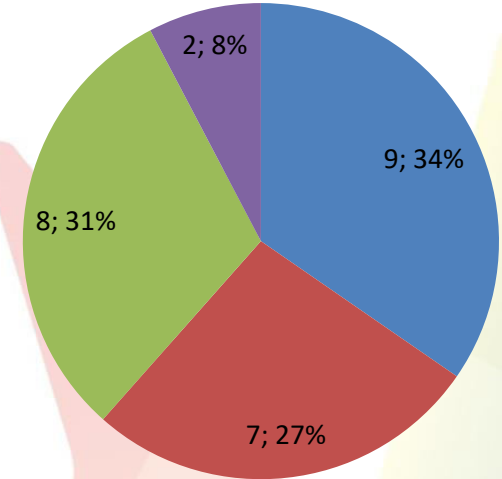

Training sessions conducted in past 4 week

	#TRG	#Event	Total Participants
WE 08 Apr 2023	11	1	535
WE 15 Apr 2023	15	1	731
WE 22 Apr 2023	31		1595
WE 29 Apr 2023	42		3208

Training session Conducted from Dec 2022 to 06 May 2023

Special Drives for SHG/Weavers/Artisans/ODOP/MSE

Special Training/Event	
SHG	-
Artisans/Weavers	-
MSE	2
ODOP	-

#Trg/Event Count	10676
#Prtcipant Count	545596

*As per data provided by business facilitators

State Wise Coverage

Zone	State Names	#TRG		#Event	Participant Count			
		Buyer	Seller		Buyer	Seller	Event	Total
East	West Bengal	4	1		107	20		127
North	Delhi	3	0		80	0		80
East	Jharkhand	2	0		82	0		82
West	Maharashtra	2	0		43	0		43
South	Telangana	2	1		65	12		77
South	Goa	2	0		123	0		123
North	Haryana	1	0		225	0		225
North	Uttar Pradesh	1	1		150	32		182
East	Bihar	1	0		46	0		46
North	Madhya pradesh	1	0		40	0		40
South	Tamil Nadu	1	1		106	32		138
South	Karnataka	1	0		20	0		20
East	Chhattisgarh			1			60	60
North	Himachal Pradesh							0
North	Uttarakhand							0
North	Punjab							0
North	Chandigarh							0
East	Odisha							0
West	Gujarat							0
South	Andhra Pradesh							0
North								0
East	North East							0
South	Kerala							0
North	Rajasthan							0
Mou Total		21	4	1	1087	96	60	1243