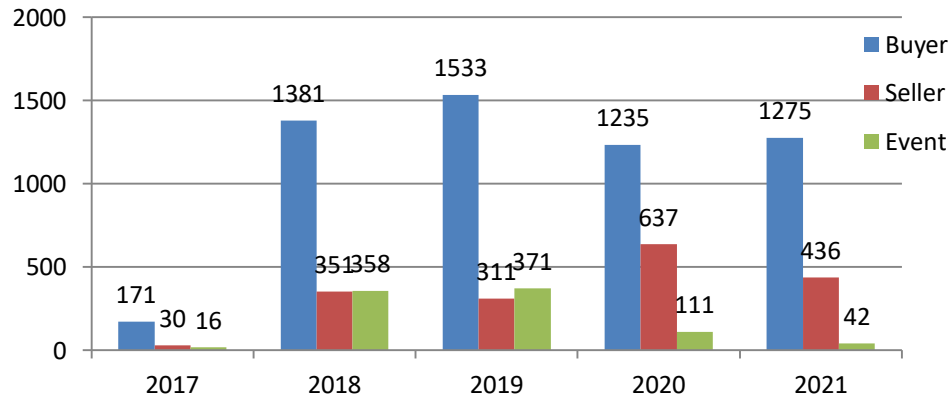

# Training Session Update

Training session for WE 6 Nov 2021

	#TRG				Participant Count			
	Buyer	Seller	#Event	#Total	Buyer	Seller	Event	Total
MoU Total	9	-	2	11	164	-	80	244
Non-MoU Total	-	-	-	-	-	-	-	-
Grand Total	9	-	2	11	164	-	80	244

Training sessions conducted in past 4 week

	#TRG	#Event	Total Participants
WE 9 Oct 2021	32		1132
WE 16 Oct 2021	16		1100
WE 23 Oct 2021	26		4071
WE 30 Oct 2021	31		2109

Training session Conducted from Nov 2017 to 6 Nov 2021