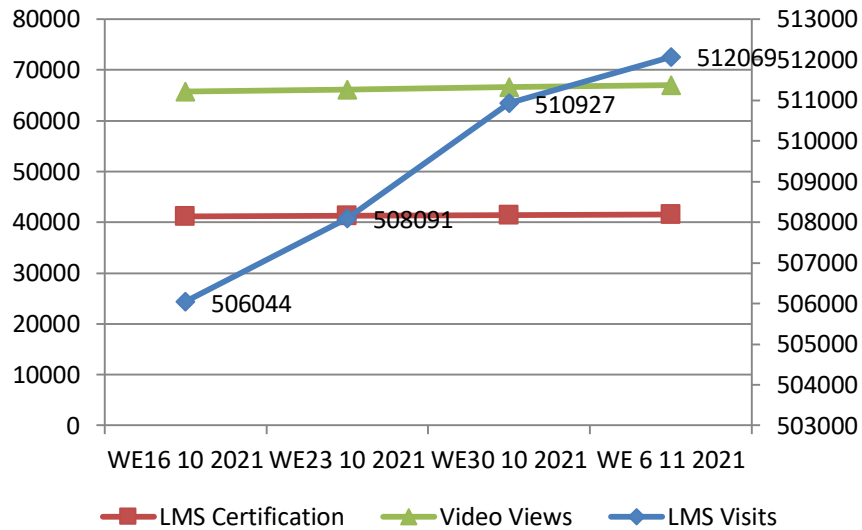

LMS Usage Trend - 4 Week Summary

LMS Weekly Status (Current vs. Previous week)

	WE 06 11 2021			WE 23 10 2021		
	Buyer	Seller	Institute	Buyer	Seller	Institute
Visits	257757	159714	94598	257330	158999	94598
Silver Certificates	14213	6558	2655	14196	6528	2655
Gold Certificates	11899	4239	1966	11889	4228	1966
Video Views	37181	19037	10749	37024	18861	10749