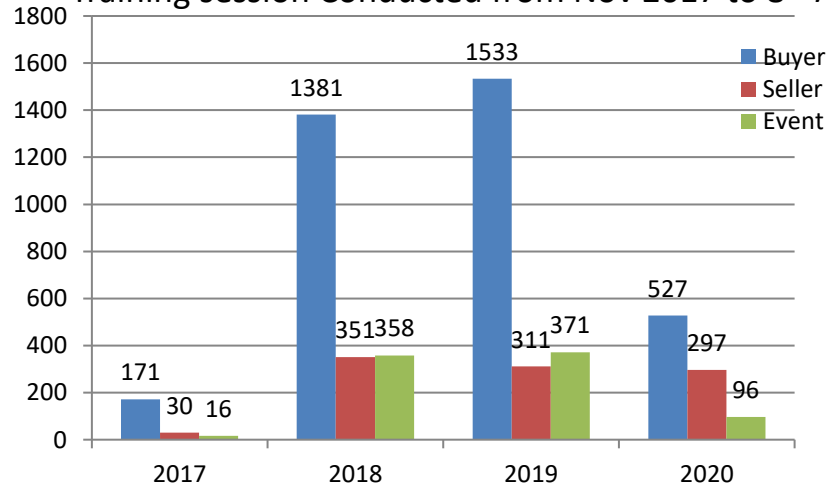

Training – Status Update

3rd Aug to 8th Aug 2020

Training Session Update

Training session for WE 8th Aug 2020

	#TRG				Participant Count			
	Buyer	Seller	#Event	#Total	Buyer	Seller	Event	Total
MoU Total	16	20	2	38	1348	1250	68	2666
Non-MoU Total	4	6	-	10	163	187	-	350
Grand Total	20	26	2	48	1511	1437	68	3016

Training sessions conducted in past 4 week

	#TRG	#Event	Total Participants
WE 11 th July 2020	43	0	2551
WE 18 th July 2020	50	0	5825
WE 25 th July 2020	35	0	824
WE 1st Aug 2020	48	0	3978

Training session Conducted from Nov 2017 to 8th Aug 2020