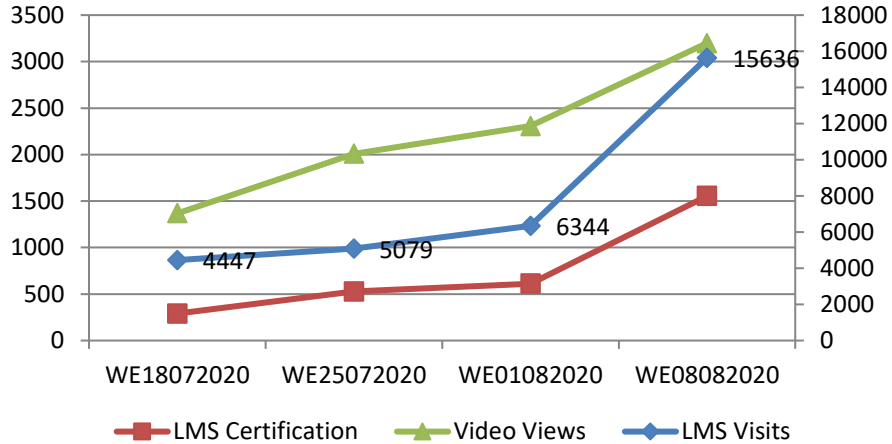

Training sessions conducted in past 4 week

	#TRG	#Event	Total Participants
WE 11 th July 2020	43	0	2551
WE 18 th July 2020	50	0	5825
WE 25 th July 2020	35	0	824
WE 1st Aug 2020	48	0	3978

Training session Conducted from Nov 2017 to 8th Aug 2020

*As per data provided by business facilitators

State Wise Coverage

MoU States Coverage

State Names	#TRG		#Event	Participant Count			
	Buyer	Seller		Buyer	Seller	Event	Total
Delhi	6	0		890	0		890
Madhya pradesh	3	4		40	248		288
Haryana	1	3		2	153		155
Odisha	1	1		70	25		95
Chhattisgarh	1	2		140	138		278
Maharashtra	1	1		20	53		73
Telangana	1	1		2	105		107
West Bengal	1	1		24	84		108
Andhra Pradesh	1	2	1	160	245	50	455
Uttarakhand	0	1		0	31		31
Bihar	0	1		0	68		68
North East	0	3		0	100		100
Himachal Pradesh							0
Punjab							0
Chandigarh							0
Uttar Pradesh			1			18	18
Jharkhand							0
Gujarat							0
Tamil Nadu							0
Puducherry							0
MoU Total	16	20	2	1348	1250	68	2666

Non-MoU States Coverage

State Names	#TRG		#Event	Participant Count			
	Buyer	Seller		Buyer	Seller	Event	Total
Karnataka	3	2		93	32		125
Kerala	1	2		70	83		153
Rajasthan	0	1		0	25		25
Jammu & Kashmir							0
Goa	0	1		0	47		47
Sikkim							0
Non-MoU Total	4	6	-	163	187	-	350

*North East(Assam, Manipur, Arunachal Pradesh, Nagaland, Tripura, Meghalaya)

** No Business Facilitator is deputed in the state. Training/Event is conducted as per request received from state.

LMS Usage Trend - 4 Week Summary