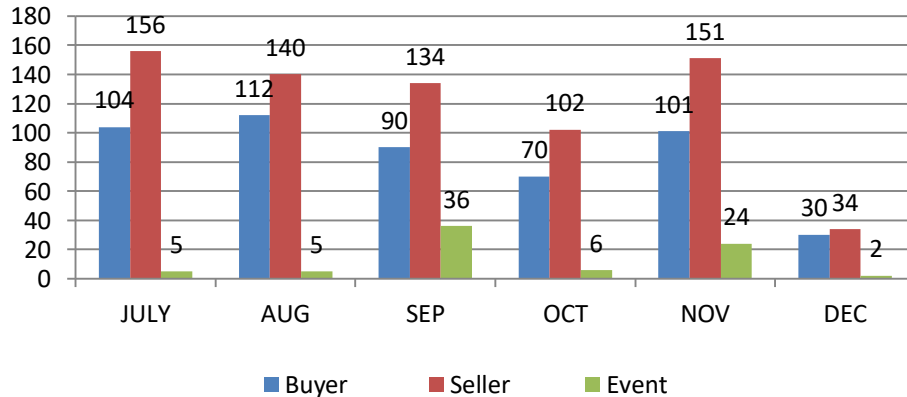

Weekly Training Report

05th Dec to 10th Dec 2022

Training Session Update

Training session for WE 10th Dec 2022

	#TRG				Participant Count			
	Buyer	Seller	#Event	#Total	Buyer	Seller	Event	Total
MoU Total	21	2	1	24	1,120	460	30	1,610
Non-MoU Total	-	-	-	-	-	-	-	-
Grand Total	21	2	1	24	1,120	460	30	1,610

Training sessions conducted in past 4 week

	#TRG	#Event	Total Participants
WE 12 Nov 2022	23	4	941
WE 19 Nov 2022	28	4	1441
WE 26 Nov 2022	37	3	2666
WE 03 Dec 2022	27	6	1834

Training session Conducted from July 2022 to 10 Dec 2022