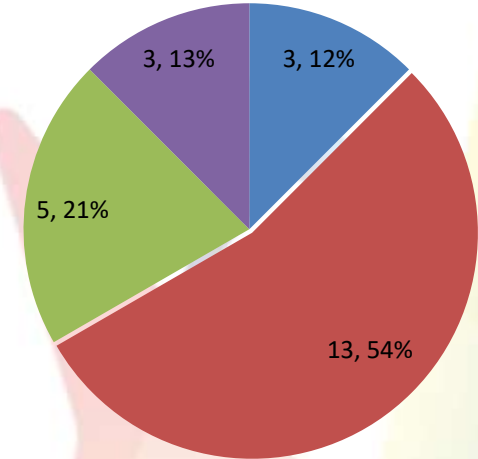

Training sessions conducted in past 4 week

	#TRG	#Event	Total Participants
WE 12 Nov 2022	23	4	941
WE 19 Nov 2022	28	4	1441
WE 26 Nov 2022	37	3	2666
WE 03 Dec 2022	27	6	1834

Training session Conducted from July 2022 to 10 Dec 2022

Special Drives for SHG/Weavers/Artisans/ODOP/MSE

Special Training/Event	
SHG	-
Artisans/Weavers	-
MSE	1
ODOP	-

#Trg/Event Count	9988
#Participant Count	507780

*As per data provided by business facilitators

State Wise Coverage

Zone	State Names	#TRG		#Event	Participant Count			
		Buyer	Seller		Buyer	Seller	Event	Total
North	Delhi	3	0		115	0		115
North	Chandigarh	3	0		136	0		136
West	Maharashtra	3	0		56	0		56
North	Uttarakhand	2	0		99	0		99
North	Madhya pradesh	2	0		90	0		90
South	Karnataka	2	0		200	0		200
South	Kerala	2	0		131	0		131
North	Haryana	1	0		60	0		60
North	Uttar Pradesh	1	1		30	425		455
East	Bihar	1	0		170	0		170
East	Odisha	1	0		33	0		33
East	Chhattisgarh	0	1		0	35		35
South	Tamil Nadu			1			30	30
North	Himachal Pradesh							0
North	Punjab							0
East	Jharkhand							0
West	Gujarat							0
South	Telangana							0
East	West Bengal							0
North East	North East							0
North	Rajasthan							0
South	Goa							0
North	Ladakh							0
Mou Total		21	2	1	1120	460	30	1610