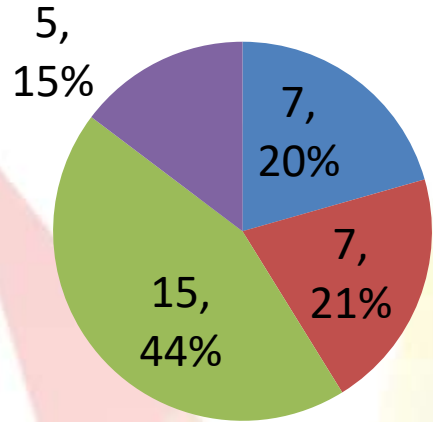

Training sessions conducted in past 4 week

	#TRG	#Event	Total Participants
WE 29 Oct 2022	14	-	719
WE 05 Nov 2022	32	11	2734
WE 12 Nov 2022	23	4	941
WE 19 Nov 2022	28	4	1441

Training session Conducted from June 2022 to 26 Nov 2022

State Wise Coverage

Zone	State Names	#TRG		#Event	Participant Count			
		Buyer	Seller		Buyer	Seller	Event	Total
East	West Bengal	5	1		412	80		492
North	Uttarakhand	1	0		300	0		300
South	Telangana	3	1		104	195		299
North	Uttar Pradesh	3	0		235	0		235
West	Maharashtra	3	0	1	160	0	55	215
South	Kerala	1	1	2	44	65	97	206
South	Karnataka	2	0		160	0		160
South	Tamil Nadu	3	0		153	0		153
East	Odisha	2	1		121	30		151
South	Andhra Pradesh	2	0		140	0		140
North	Punjab	0	1		0	125		125
East	Bihar	0	1		0	65		65
East	Chhattisgarh	3	0		50	0		50
North	Rajasthan	1	0		45	0		45
West	Gujarat	1	0		20	0		20
North	Haryana	1	0		10	0		10
North	Chandigarh							0
East	Jharkhand							0
North	Madhya pradesh							0
South	Goa							
North	Delhi							
North								
East	North East							
South	Lakshadweep							
Total		31	6	3	1954	560	152	2666