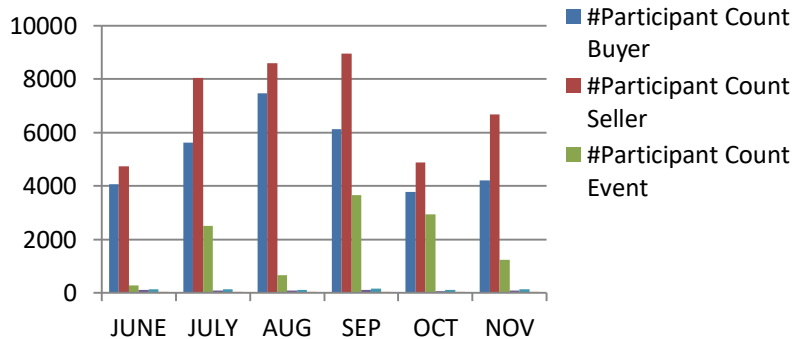

Weekly Training Report

21st Nov to 26th Nov 2022

Training Session Update

Training session for WE 26th Nov 2022

	#TRG				Participant Count			
	Buyer	Seller	#Event	#Total	Buyer	Seller	Event	Total
MoU Total	31	6	3	40	1,954	560	152	2,666
Non-MoU Total	-	-	-	-	-	-	-	-
Grand Total	31	6	3	40	1,954	560	152	2,666

Training sessions conducted in past 4 week

	#TRG	#Event	Total Participants
WE 29 Oct 2022	14	-	719
WE 05 Nov 2022	32	11	2734
WE 12 Nov 2022	23	4	941
WE 19 Nov 2022	28	4	1441

Training session Conducted from June 2022 to 26 Nov 2022