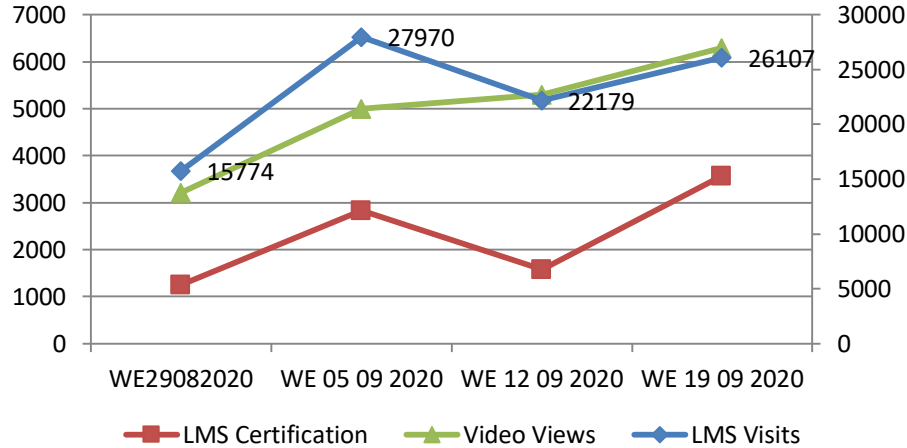

*As per data provided by business facilitators

State Wise Coverage

MoU States Coverage

State Names	#TRG		#Event	Participant Count			
	Buyer	Seller		Buyer	Seller	Event	Total
Delhi	4	3		151	335		486
Madhya pradesh	3	0		82	0		82
Telangana	2	1		105	47		152
Uttarakhand	1	0		19	0		19
Haryana	1	2		51	145		196
Uttar Pradesh	1	0		30	0		30
Odisha	1	1		35	30		65
Tamil Nadu	1	2		16	67		83
North East	1	3		65	217		282
Chhattisgarh	0	3		0	145		145
West Bengal	0	4		0	270		270
Andhra Pradesh	0	1		0	55		55
Himachal Pradesh							
Punjab							
Chandigarh							
Bihar							
Jharkhand							
Gujarat							
Maharashtra							
Puducherry							
Andaman & Nicobar							
Lakshadweep							
Karnataka							
Goa							
MoU Total	15	20	-	554	1,311	-	1,865

Non-MoU States Coverage

State Names	#TRG		#Event	Participant Count			
	Buyer	Seller		Buyer	Seller	Event	Total
Kerala	0	1		0	48		48
Rajasthan							
Jammu & Kashmir							
Sikkim							
Ladakh	5	2		137	30		167
Non-MoU Total	5	3	-	137	78	-	215

*North East(Assam, Manipur, Arunachal Pradesh, Nagaland, Tripura, Meghalaya)

** No Business Facilitator is deputed in the state. Training/Event is conducted as per request received from state.

LMS Usage Trend - 4 Week Summary