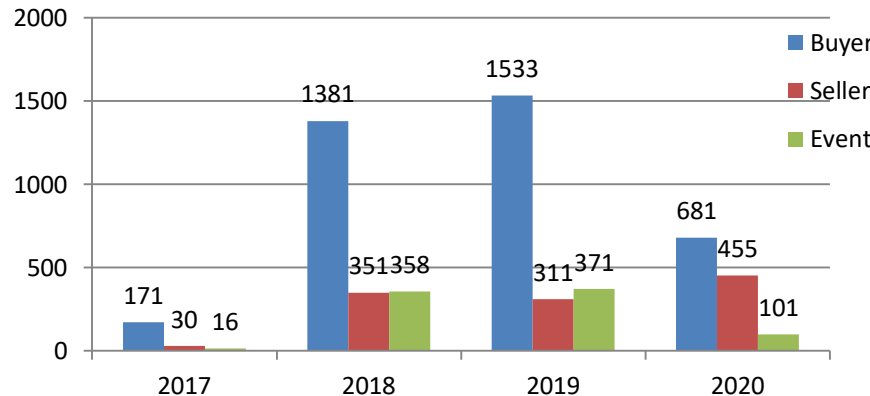

Training – Status Update

14th Sept to 19th Sept 2020

Training Session Update

Training session for WE 19 Sept 2020

	#TRG				Participant Count			
	Buyer	Seller	#Event	#Total	Buyer	Seller	Event	Total
MoU Total	15	20	-	35	554	1,311	-	1,865
Non-MoU Total	5	3	-	8	137	78	-	215
Grand Total	20	23	-	43	691	1,389	-	2080

Training sessions conducted in past 4 week

	#TRG	#Event	Total Participants
WE22Aug 2020	40	0	3316
WE29Aug 2020	61	0	4232
WE 5 Spet 2020	53	0	4069
WE 12 Spet 2020	55	0	3229

Training session Conducted from Nov 2017 to 19 Sept 2020

Spot Registration *	
Buyer	10
Seller	3

#Trg/Event Count	5759
#Prticipant Count	267554

Training/Event plan for next 4 week

Planned Training/Event	
WE 27 th Sept 2020	14
WE 4 th Oct 2020	11
WE 11 Oct 2020	10
WE 18 Oct 2020	10